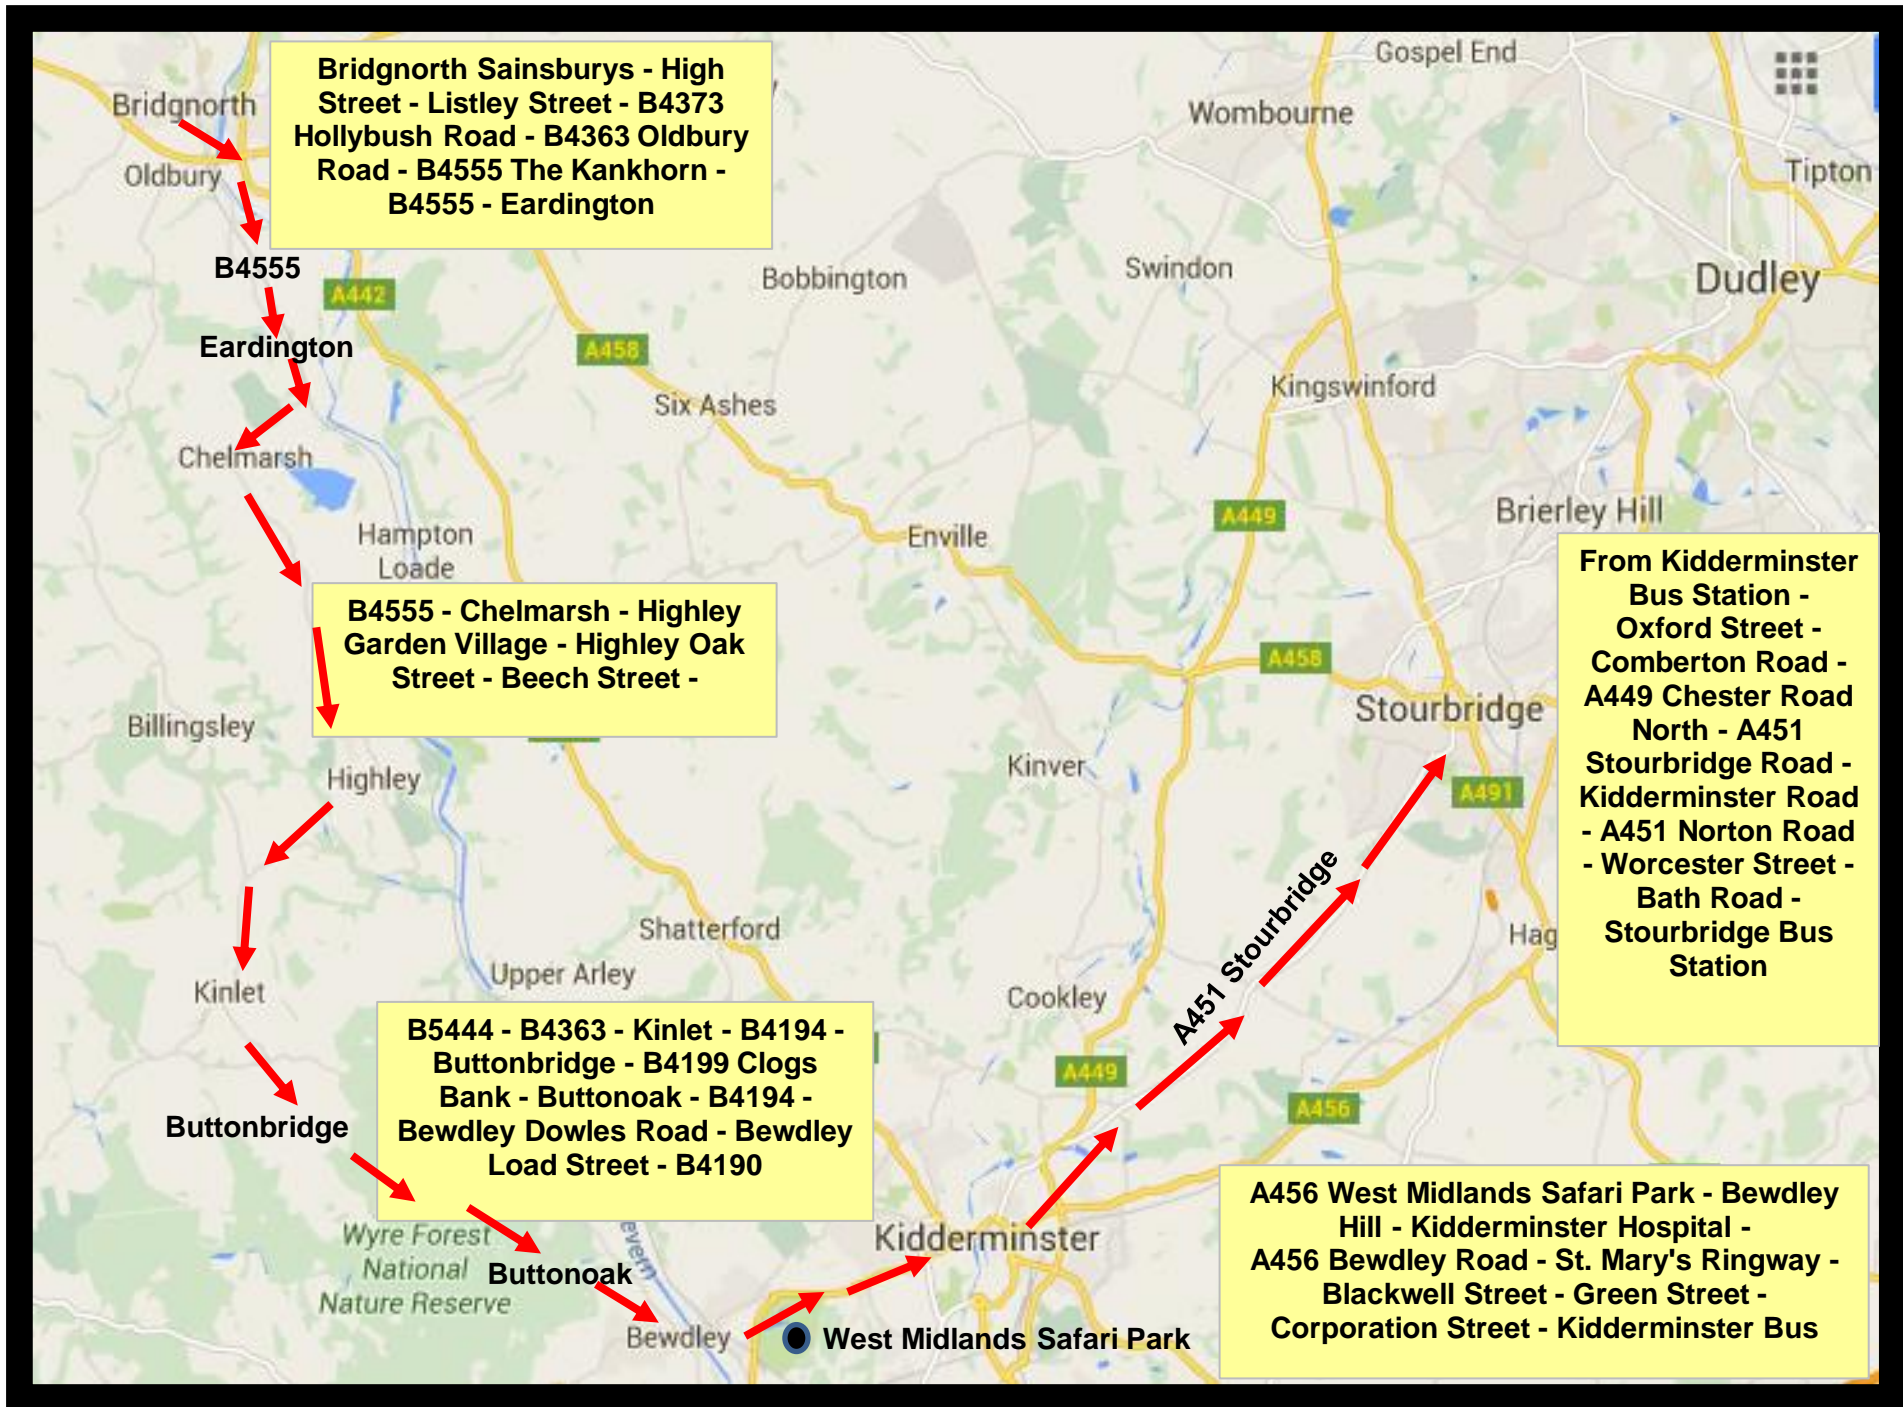

**Bridgnorth Sainsburys - High Street - Listley Street - B4373
Hollybush Road - B4363 Oldbury Road - B4555 The Kankhorn - B4555 - Eardington**

B4555 - Chelmarsh - Highley Garden Village - Highley Oak Street - Beech Street -

B5444 - B4363 - Kinlet - B4194 - Buttonbridge - B4199 Clogs Bank - Buttonoak - B4194 - Bewdley Dowles Road - Bewdley Load Street - B4190

From Kidderminster Bus Station - Oxford Street - Comberton Road - A449 Chester Road North - A451 Stourbridge Road - Kidderminster Road - A451 Norton Road - Worcester Street - Bath Road - Stourbridge Bus Station

A456 West Midlands Safari Park - Bewdley Hill - Kidderminster Hospital - A456 Bewdley Road - St. Mary's Ringway - Blackwell Street - Green Street - Corporation Street - Kidderminster Bus