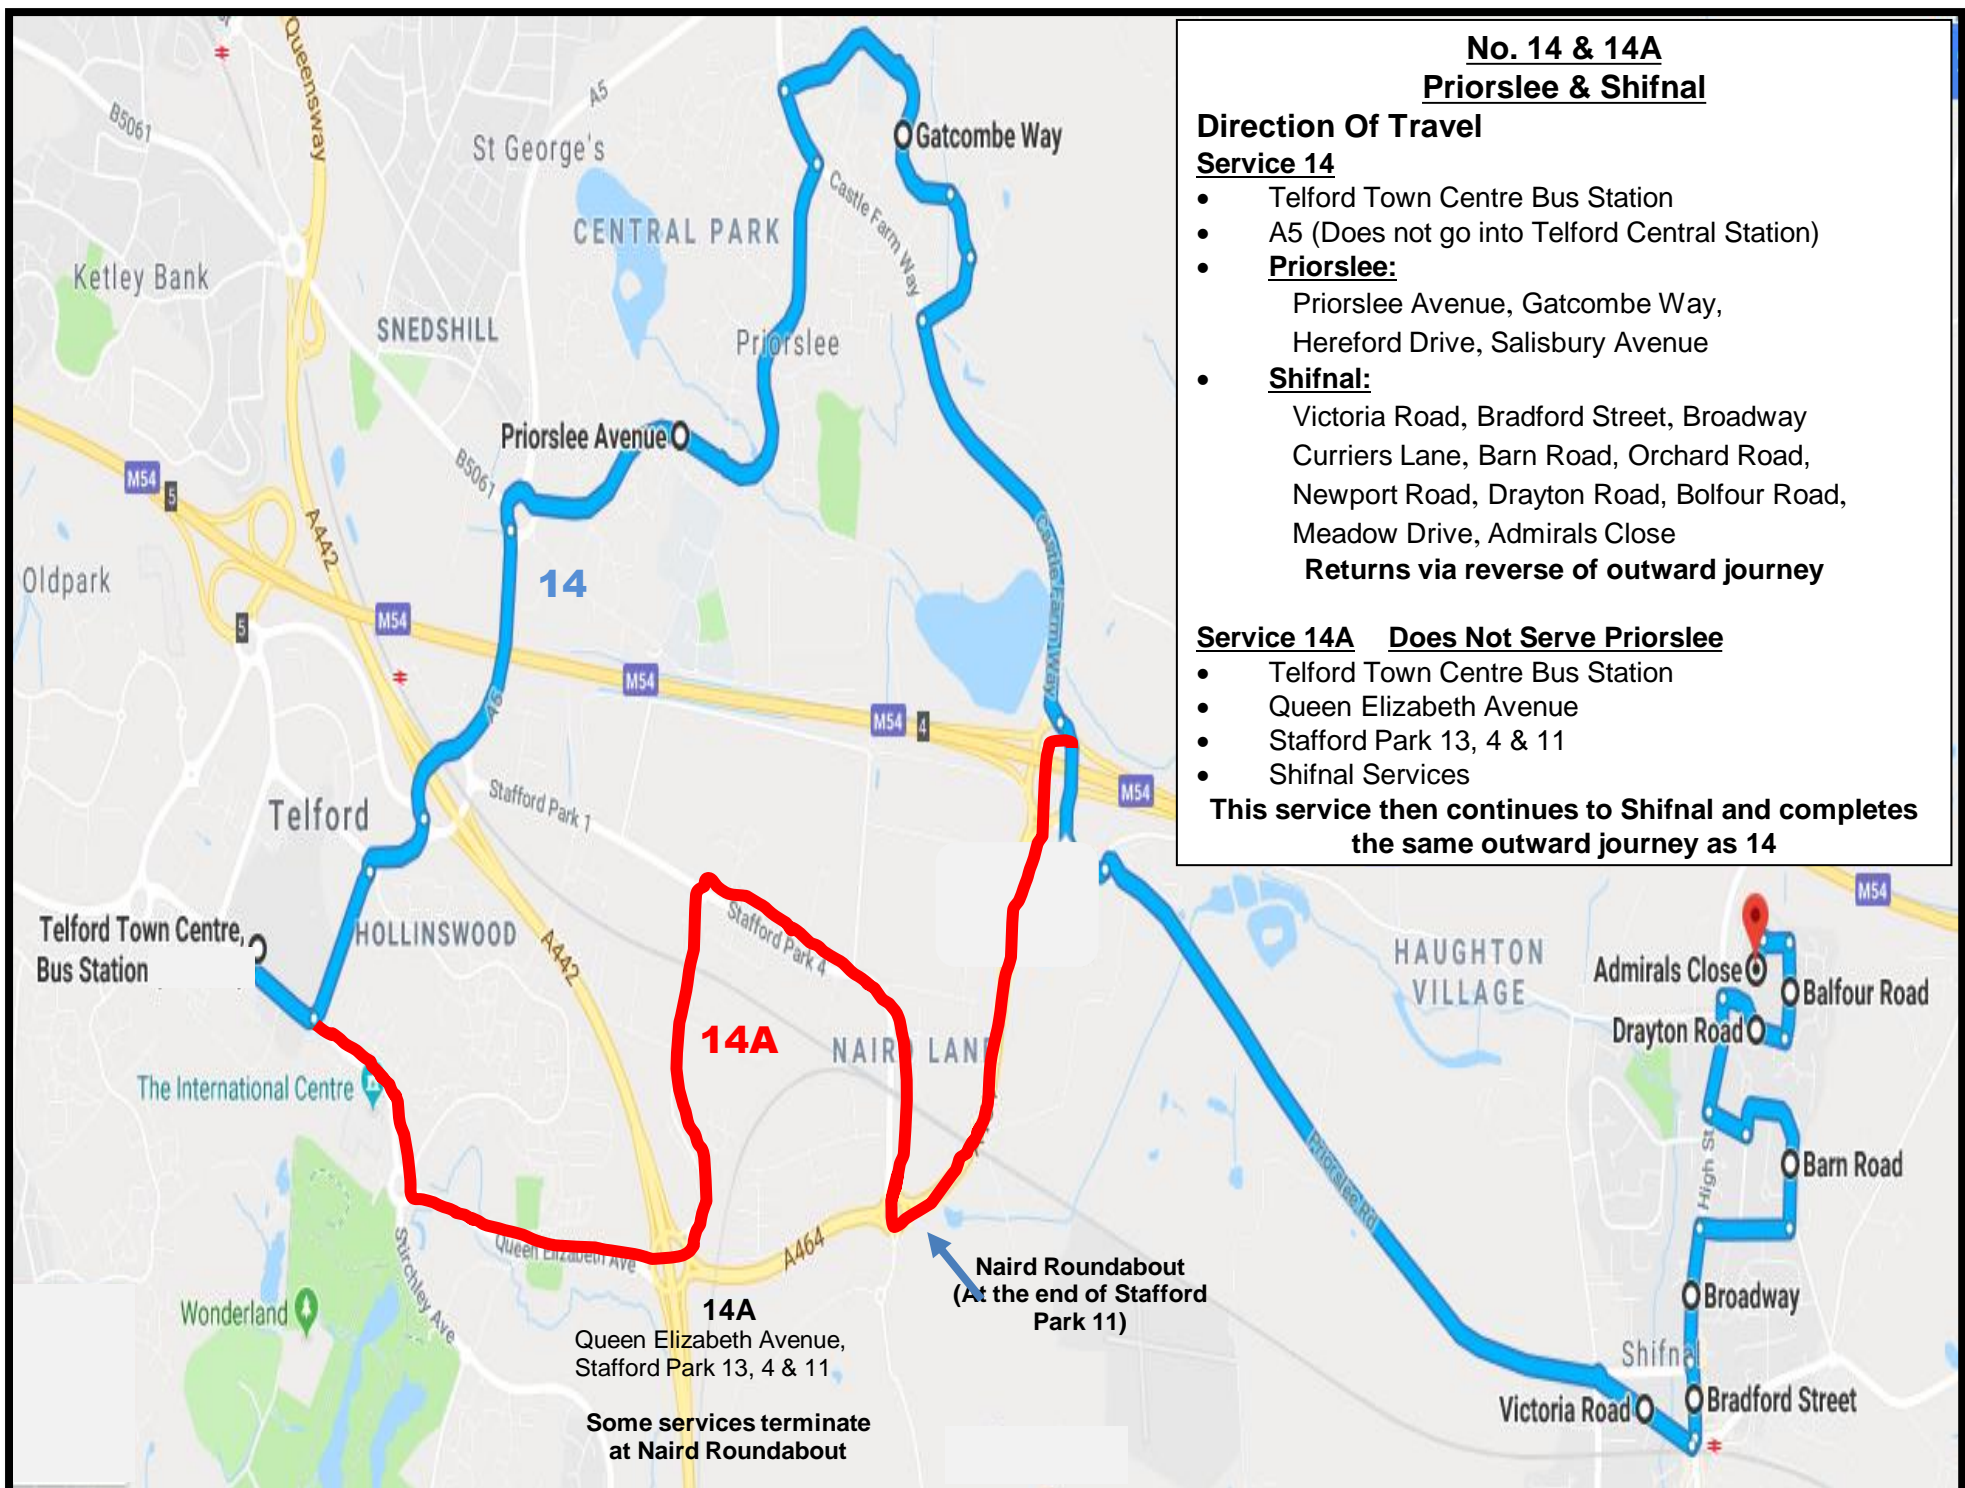

No Service on Sunday or Bank Holidays

Services Depart from Stand M in Telford Bus Station

Service terminates at Stafford Park 18

**No. 14 & 14A
Priorslee & Shifnal**

Direction Of Travel

Service 14

- Telford Town Centre Bus Station
 - A5 (Does not go into Telford Central Station)
 - **Priorslee:**
Priorslee Avenue, Gatcombe Way, Hereford Drive, Salisbury Avenue
 - **Shifnal:**
Victoria Road, Bradford Street, Broadway Curriers Lane, Barn Road, Orchard Road, Newport Road, Drayton Road, Bolfour Road, Meadow Drive, Admirals Close
- Returns via reverse of outward journey**

Service 14A Does Not Serve Priorslee

- Telford Town Centre Bus Station
- Queen Elizabeth Avenue
- Stafford Park 13, 4 & 11
- Shifnal Services

This service then continues to Shifnal and completes the same outward journey as 14

Some services terminate at Naird Roundabout