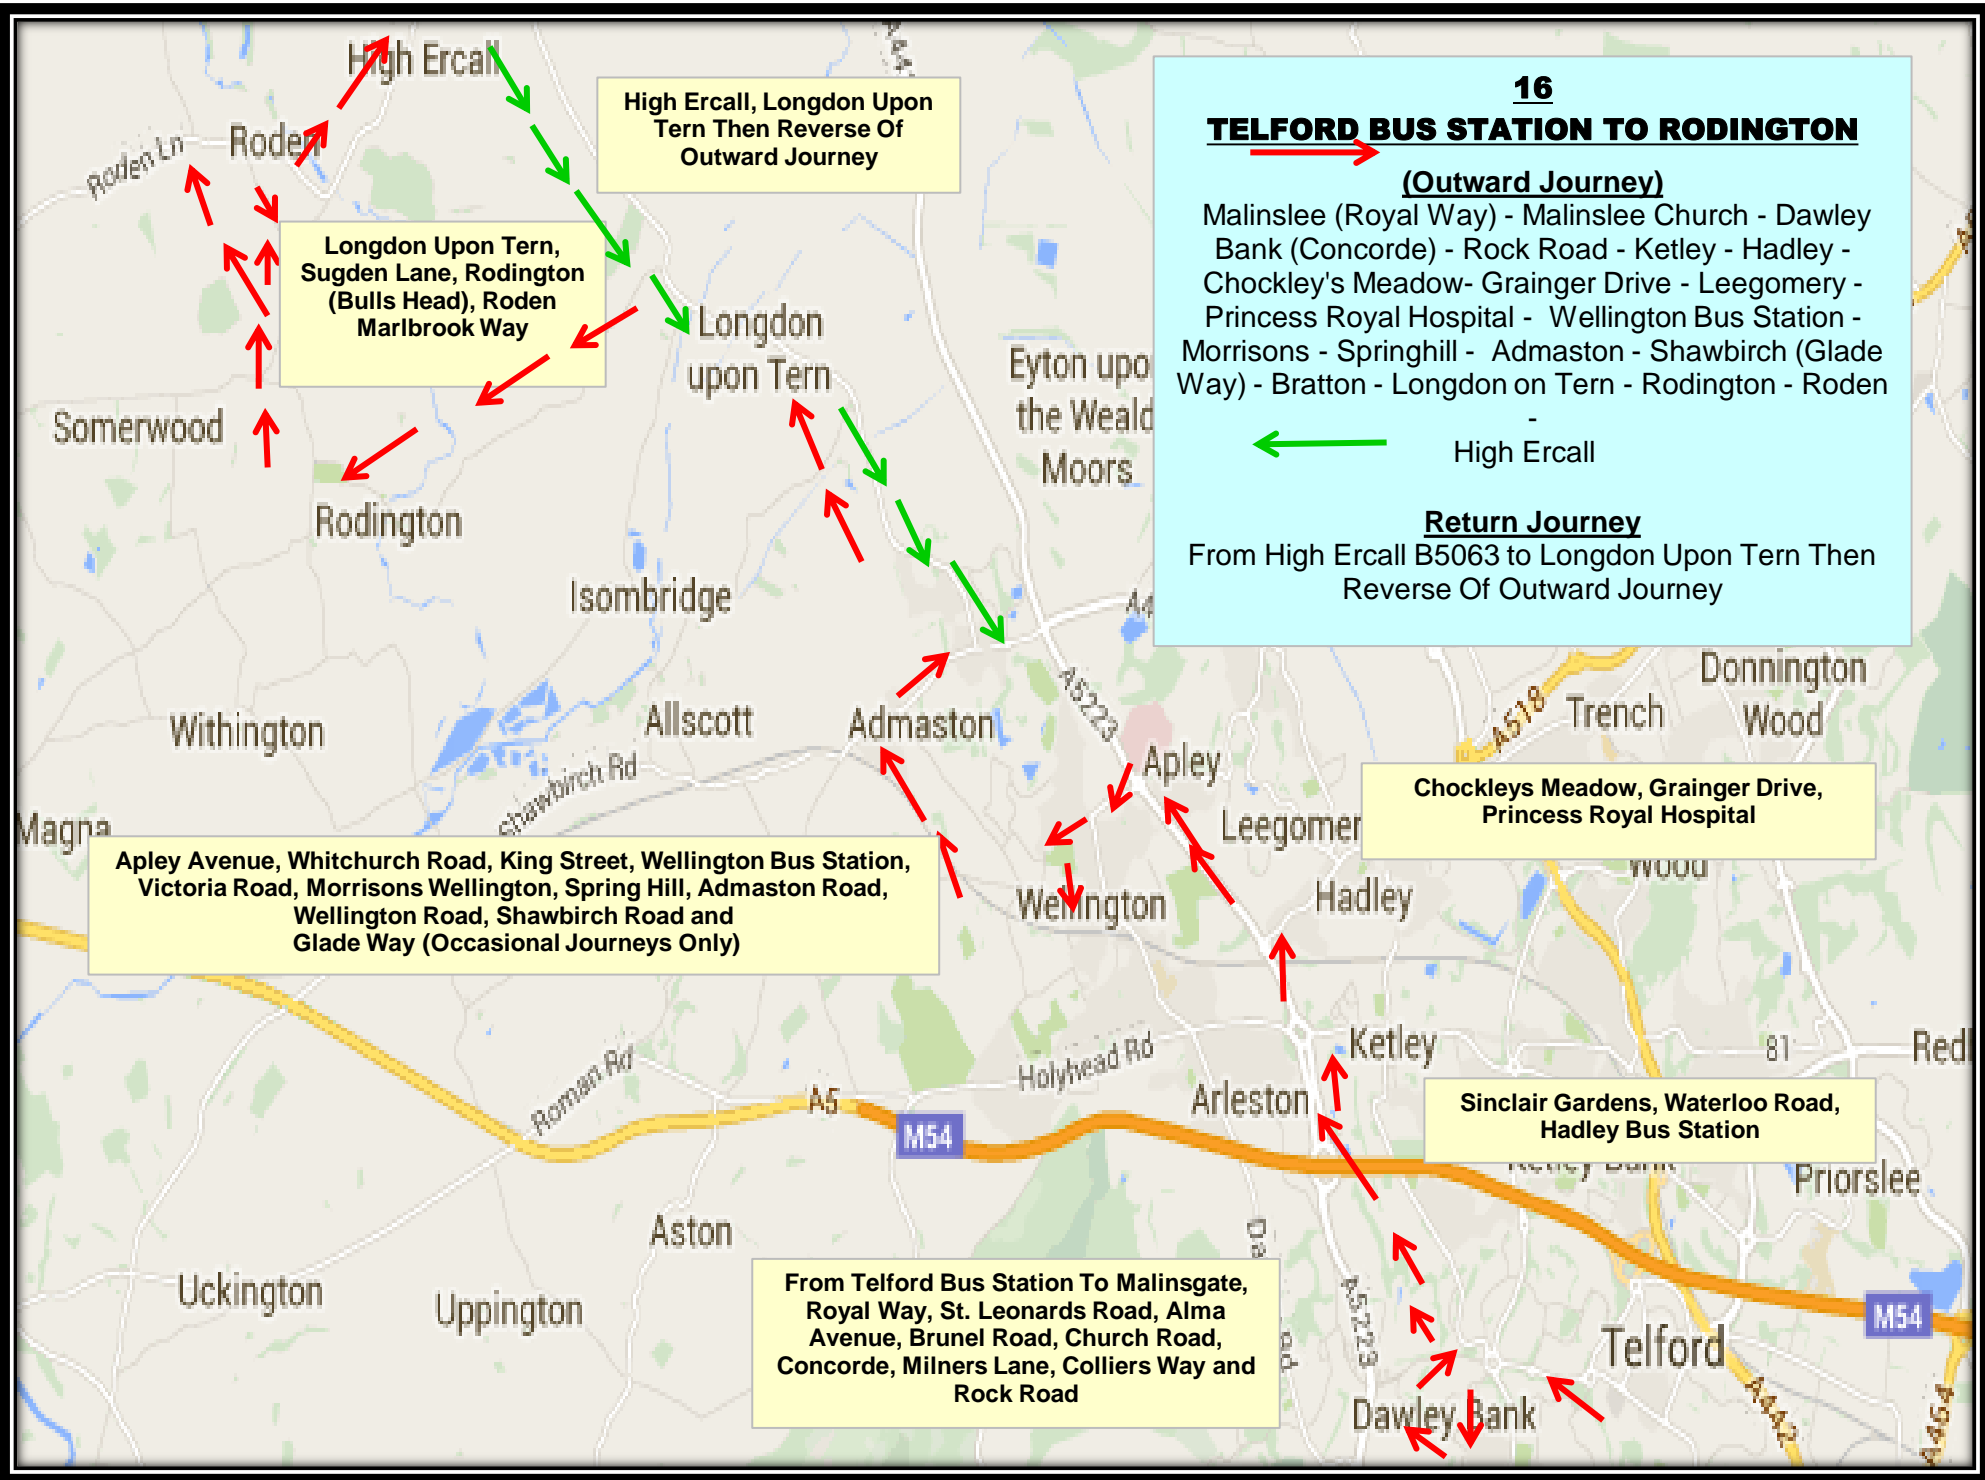

	Operates School Days Only
	Operates School Holidays Only
	Operates School Days Only from Charlton School at 1530

This Service will no longer serve Hadley Park Road and operate from Hadley Centre to PRH via Chockleys Meadow and Grainger Drive

**Sundays and Bank Holidays - No Service**

**16**

**TELFD BUS STATION TO RODINGTON**

(Outward Journey)

Malinslee (Royal Way) - Malinslee Church - Dawley Bank (Concorde) - Rock Road - Ketley - Hadley - Chockley's Meadow- Grainger Drive - Leegomery - Princess Royal Hospital - Wellington Bus Station - Morrisons - Springhill - Admaston - Shawbirch (Glade Way) - Bratton - Longdon on Tern - Rodington - Roden

← High Ercall

Return Journey

From High Ercall B5063 to Longdon Upon Tern Then Reverse Of Outward Journey

Longdon Upon Tern, Sugden Lane, Rodington (Bulls Head), Roden Marlbrook Way

High Ercall, Longdon Upon Tern Then Reverse Of Outward Journey

Chockleys Meadow, Grainger Drive, Princess Royal Hospital

Apley Avenue, Whitchurch Road, King Street, Wellington Bus Station, Victoria Road, Morrisons Wellington, Spring Hill, Admaston Road, Wellington Road, Shawbirch Road and Glade Way (Occasional Journeys Only)