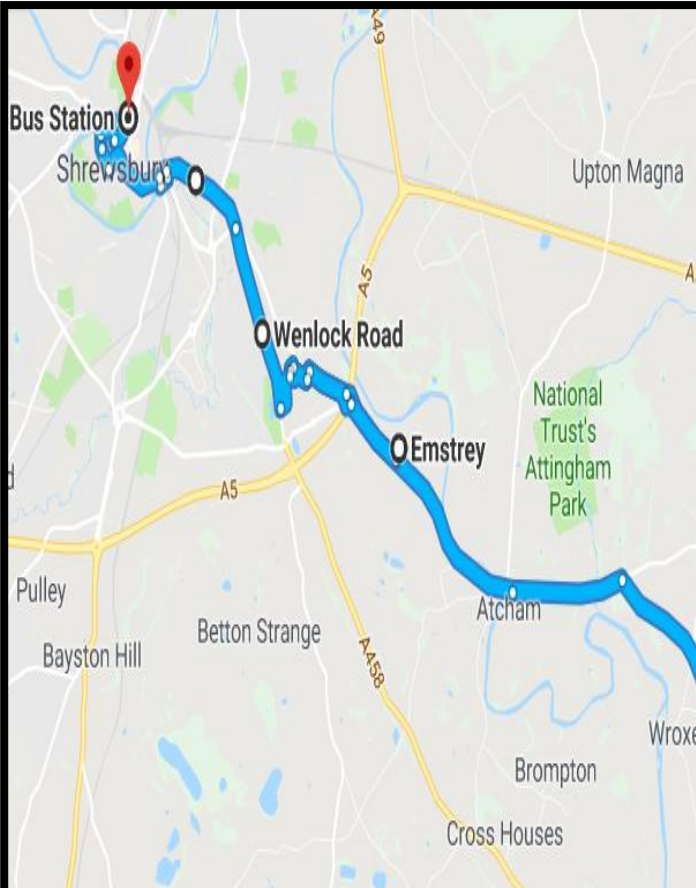

Service 19 does not serve the Square in Ironbridge. Customers should alight at the Visitor Centre turn right at the car park exit and walk some 500 yards along the river bank to the bridge on the right hand side

Services from Shrewsbury - Atcham - Ironbridge - Coalbrookdale - Lightmoor - Horsehay to Telford

From 21st July 2018

Route Description

19	Shrewsbury (Bus Station, Dogpole, Abbey Foregate, Shirehall, Wenlock Road, London Road, Emstrey) - Atcham - Wroxeter - Leighton - Buildwas - Ironbridge (Visitor Centre, Square - Coalbrookdale (Youth Hostel, Enginuity) - Lightmoor Village - Horsehay (Foresters Arms, Steam Trust) - Heath hill Lawley Village (Morrisons, Doctors) Dawley Bank - Telford Town Centre
19A	Shrewsbury (Bus Station, Dogpole, Abbey Foregate, Shirehall, London Road, SCAT, Emstrey) - Atcham - Leighton - Buildwas - Ironbridge (Visitor Centre, Ironbridge Square - Madeley - Telford Town Centre Bus Station

All Services Depart From Stand S In Shrewsbury Bus Station

Service 19 does not serve the Square in Ironbridge. Customers should alight at the Visitor Centre turn right at the car park exit and walk some 500 yards along the river bank to the bridge on the right hand side

No. 19 **Dawley Bank, Horsehay, Lightmoor, Ironbridge & Shrewsbury**

Direction Of Travel

- Telford Bus Station

Dawley Bank

- Milners Lane, Cemetery Road, Bank Road, Concorde, Station Road, Lawley Medical Practice then Lawley Drive, Dawley Road, Heath Hill Roundabout, Springhill Road