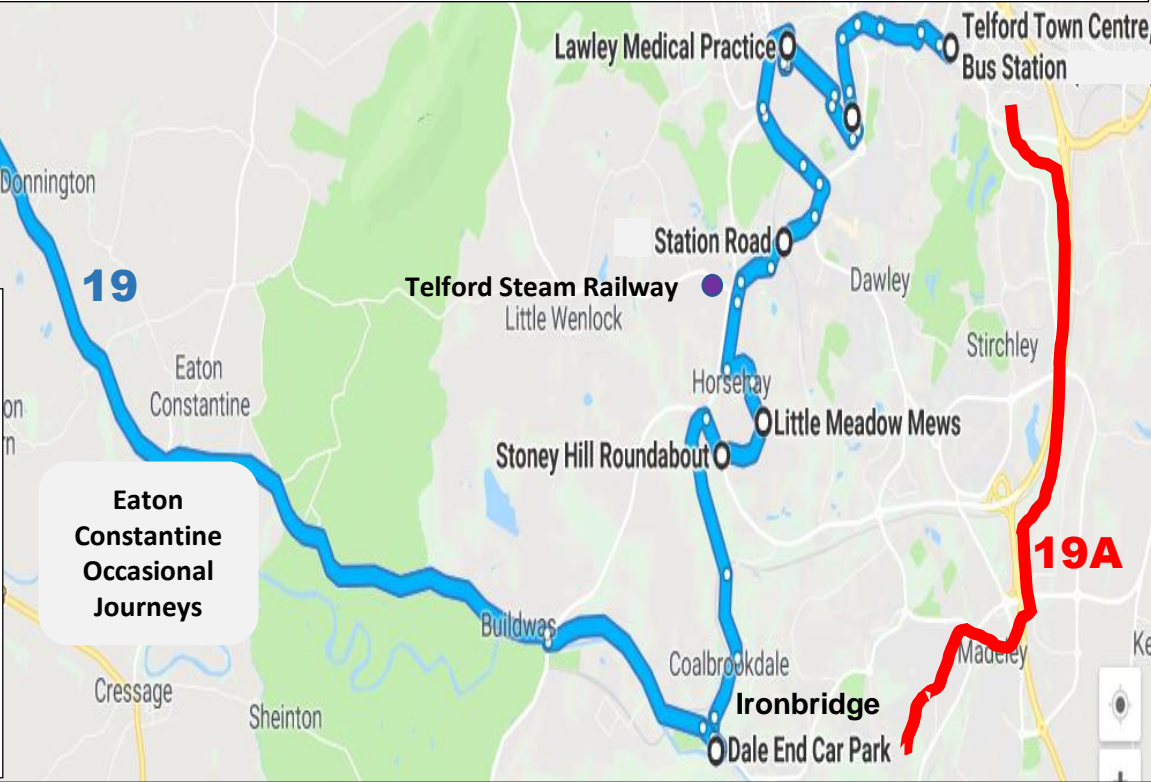

No. 19 **Dawley Bank, Horsehay, Lightmoor, Ironbridge & Shrewsbury**

Direction Of Travel

- Telford Bus Station

Dawley Bank

- Milners Lane, Cemetery Road, Bank Road, Concorde, Station Road, Lawley Medical Practice then Lawley Drive, Dawley Road, Heath Hill Roundabout, Springhill Road

Doseley

- Station Road (Telford Steam Railway), Bridge Road

Horsehay

- Bridge Road, Wellington Road

Lightmoor Village

- Ellens Bank, Little Meadow Mews, Stoney Hill Roundabout, then Jiggers Bank

Coalbrookdale

- (Coalbrookdale Museum of Iron, Enginuity & Darby Houses)

Ironbridge

- Dale End Car Park (Museum Of The Gorge) Then Buildwas, Leighton, Wroxeter Roman Village, Atcham,

Shrewsbury

- Emstrey Roundabout, London Road, Kingston Drive, Wenlock Road, (Shrewsbury College of Arts & Technology), Abbey Foregate, Wyle Cop, High Street, Barker Street, Shrewsbury Bus Station

No. 19A

Dawley Bank, Horsehay, Lightmoor, Ironbridge & Shrewsbury

Direction Of Travel

- Telford Bus Station
- St. Quentin Gate & then Queen Elizabeth Avenue, A442 Queensway, Brockton Way, Kemberton Road

Madeley