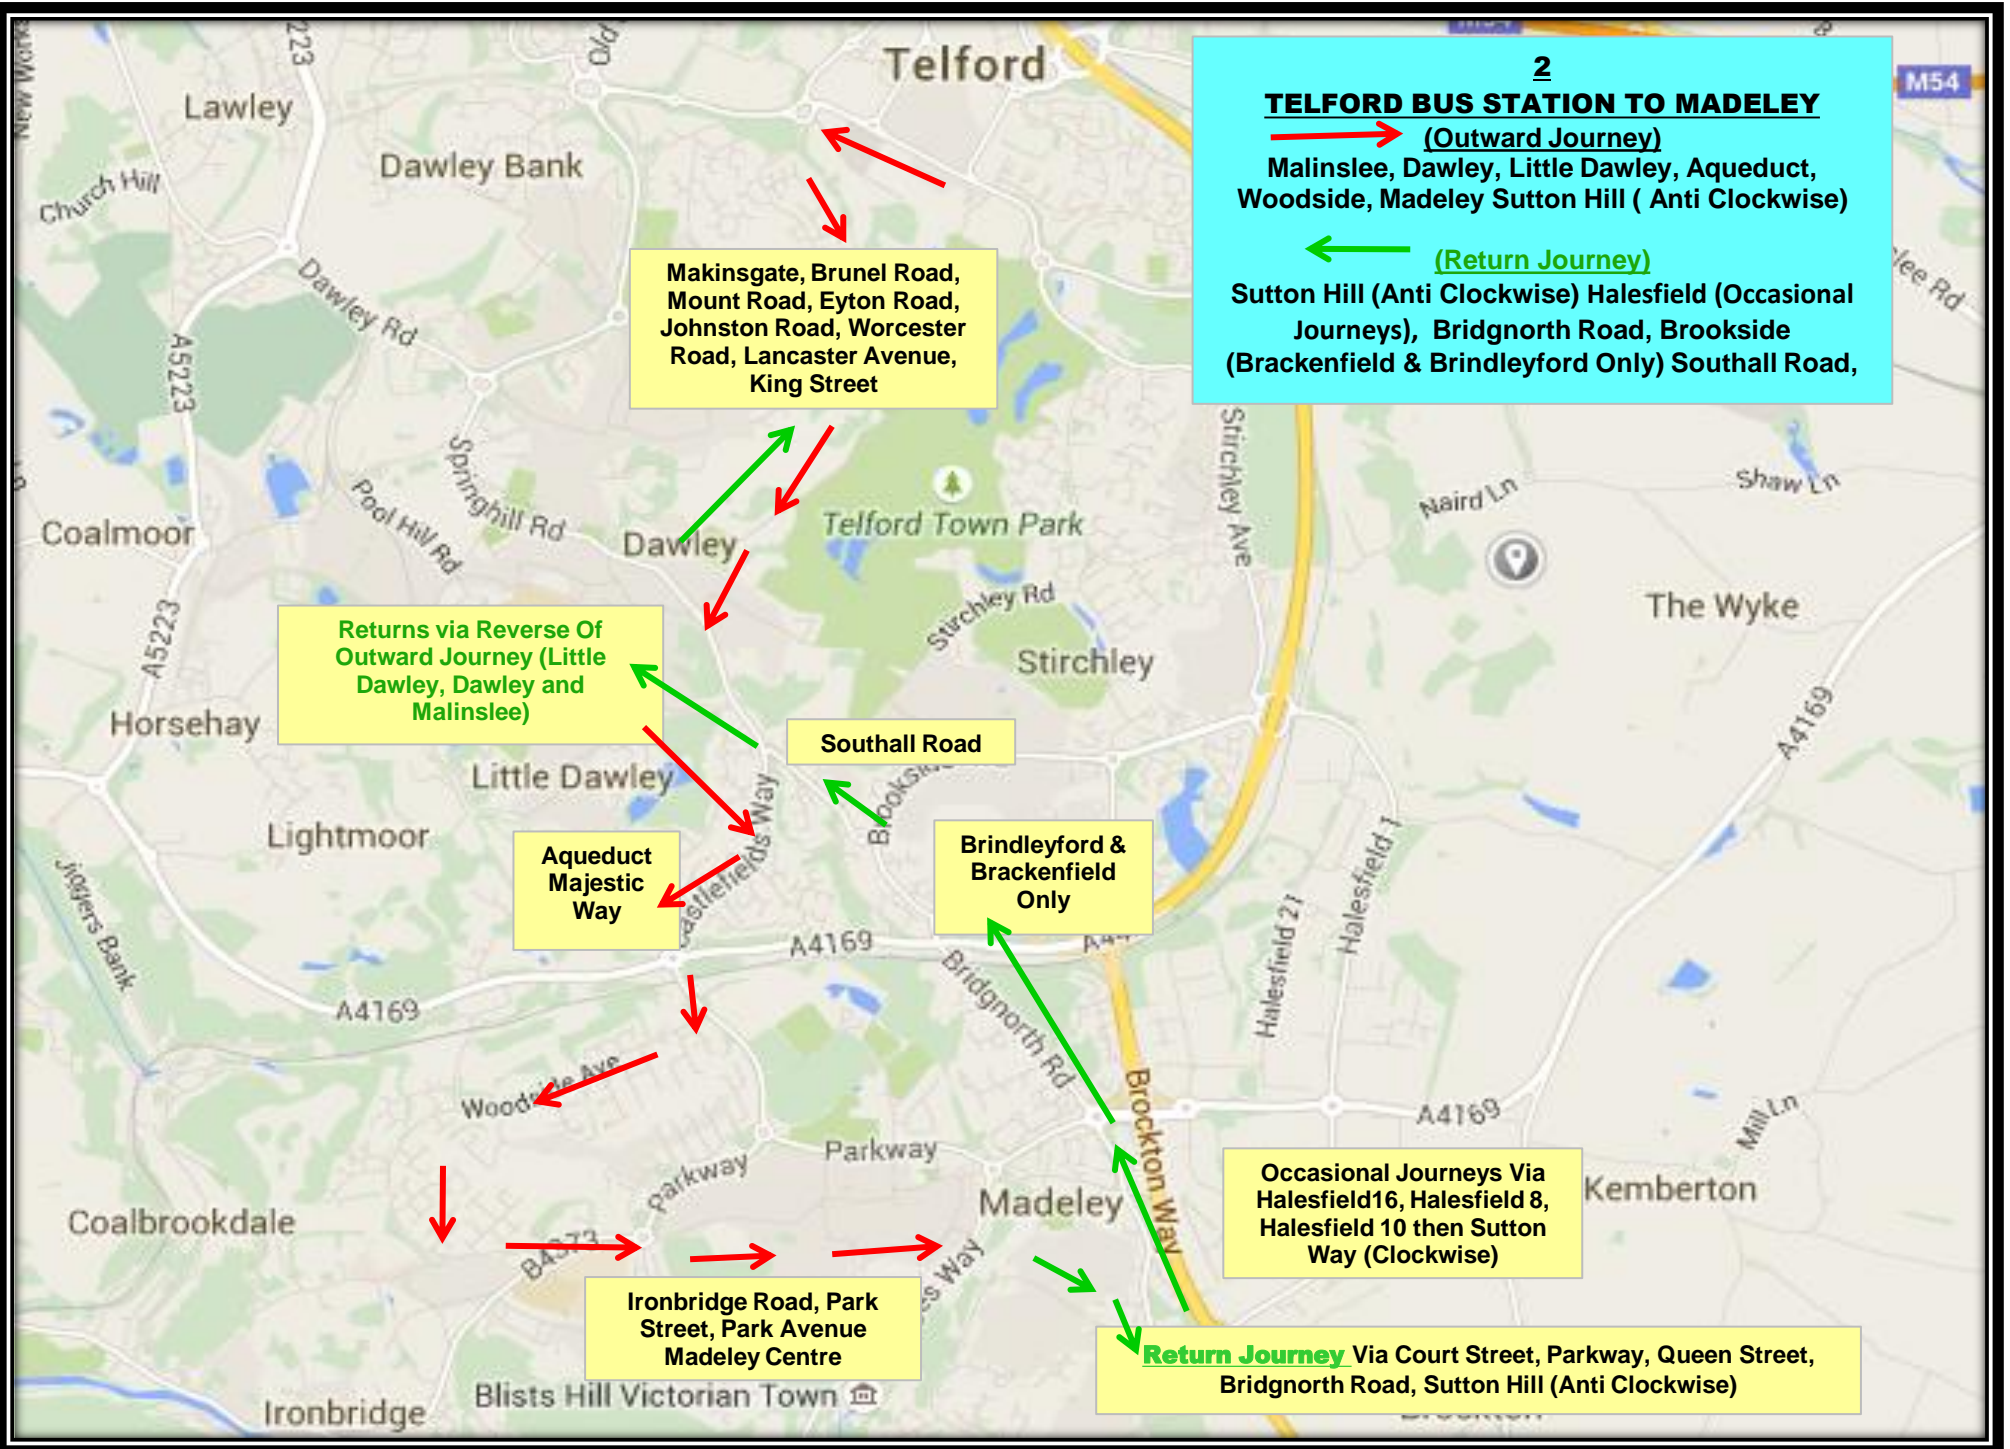

Service No.	2	2	Then At	2	Until	2		
Telford Bus Stn Stand C	1740	1800				00		2300
Malinslee Old Wharf	1744	1804				04		2304
Dawley High Street	1750	1810				10		2310
Little Dawley Parish Close	1754	1814				14		2314
Aqueduct Doctors	1756	1816				16		2316
Woodside Elizabethan	1800	1819				19		2319
Park Street adj Shops	1807	1826				26		2326
Madeley Centre	1810	1830				28		2328
Sutton Hill Stebbings	1814	1832				32		2332
Sutton Hill opp Sandcroft	1820	1836				36		2336
Halesfield 8	1821	---				---		---
Brookside Brackenfield	---	1844				39		---
Little Dawley Parish Close	---	1847				42		---
Dawley High Street	---	1853				46		---
Malinslee Centre	---	1900				52		---
Telford Bus Station	1835	1905		56		---		

**2**

**TELFD BUS STATION TO MADELEY**

**→ (Outward Journey)**  
 Malinslee, Dawley, Little Dawley, Aqueduct, Woodside, Madeley Sutton Hill (Anti Clockwise)

**← (Return Journey)**  
 Sutton Hill (Anti Clockwise) Halesfield (Occasional Journeys), Bridgnorth Road, Brookside (Brackenfield & Brindleyford Only) Southall Road,

Makingsgate, Brunel Road, Mount Road, Eyton Road, Johnston Road, Worcester Road, Lancaster Avenue, King Street

Returns via Reverse Of Outward Journey (Little Dawley, Dawley and Malinslee)

Southall Road

Aqueduct Majestic Way

Brindleyford & Brackenfield Only

Occasional Journeys Via Halesfield 16, Halesfield 8, Halesfield 10 then Sutton Way (Clockwise)

Ironbridge Road, Park Street, Park Avenue Madeley Centre

**Return Journey** Via Court Street, Parkway, Queen Street, Bridgnorth Road, Sutton Hill (Anti Clockwise)