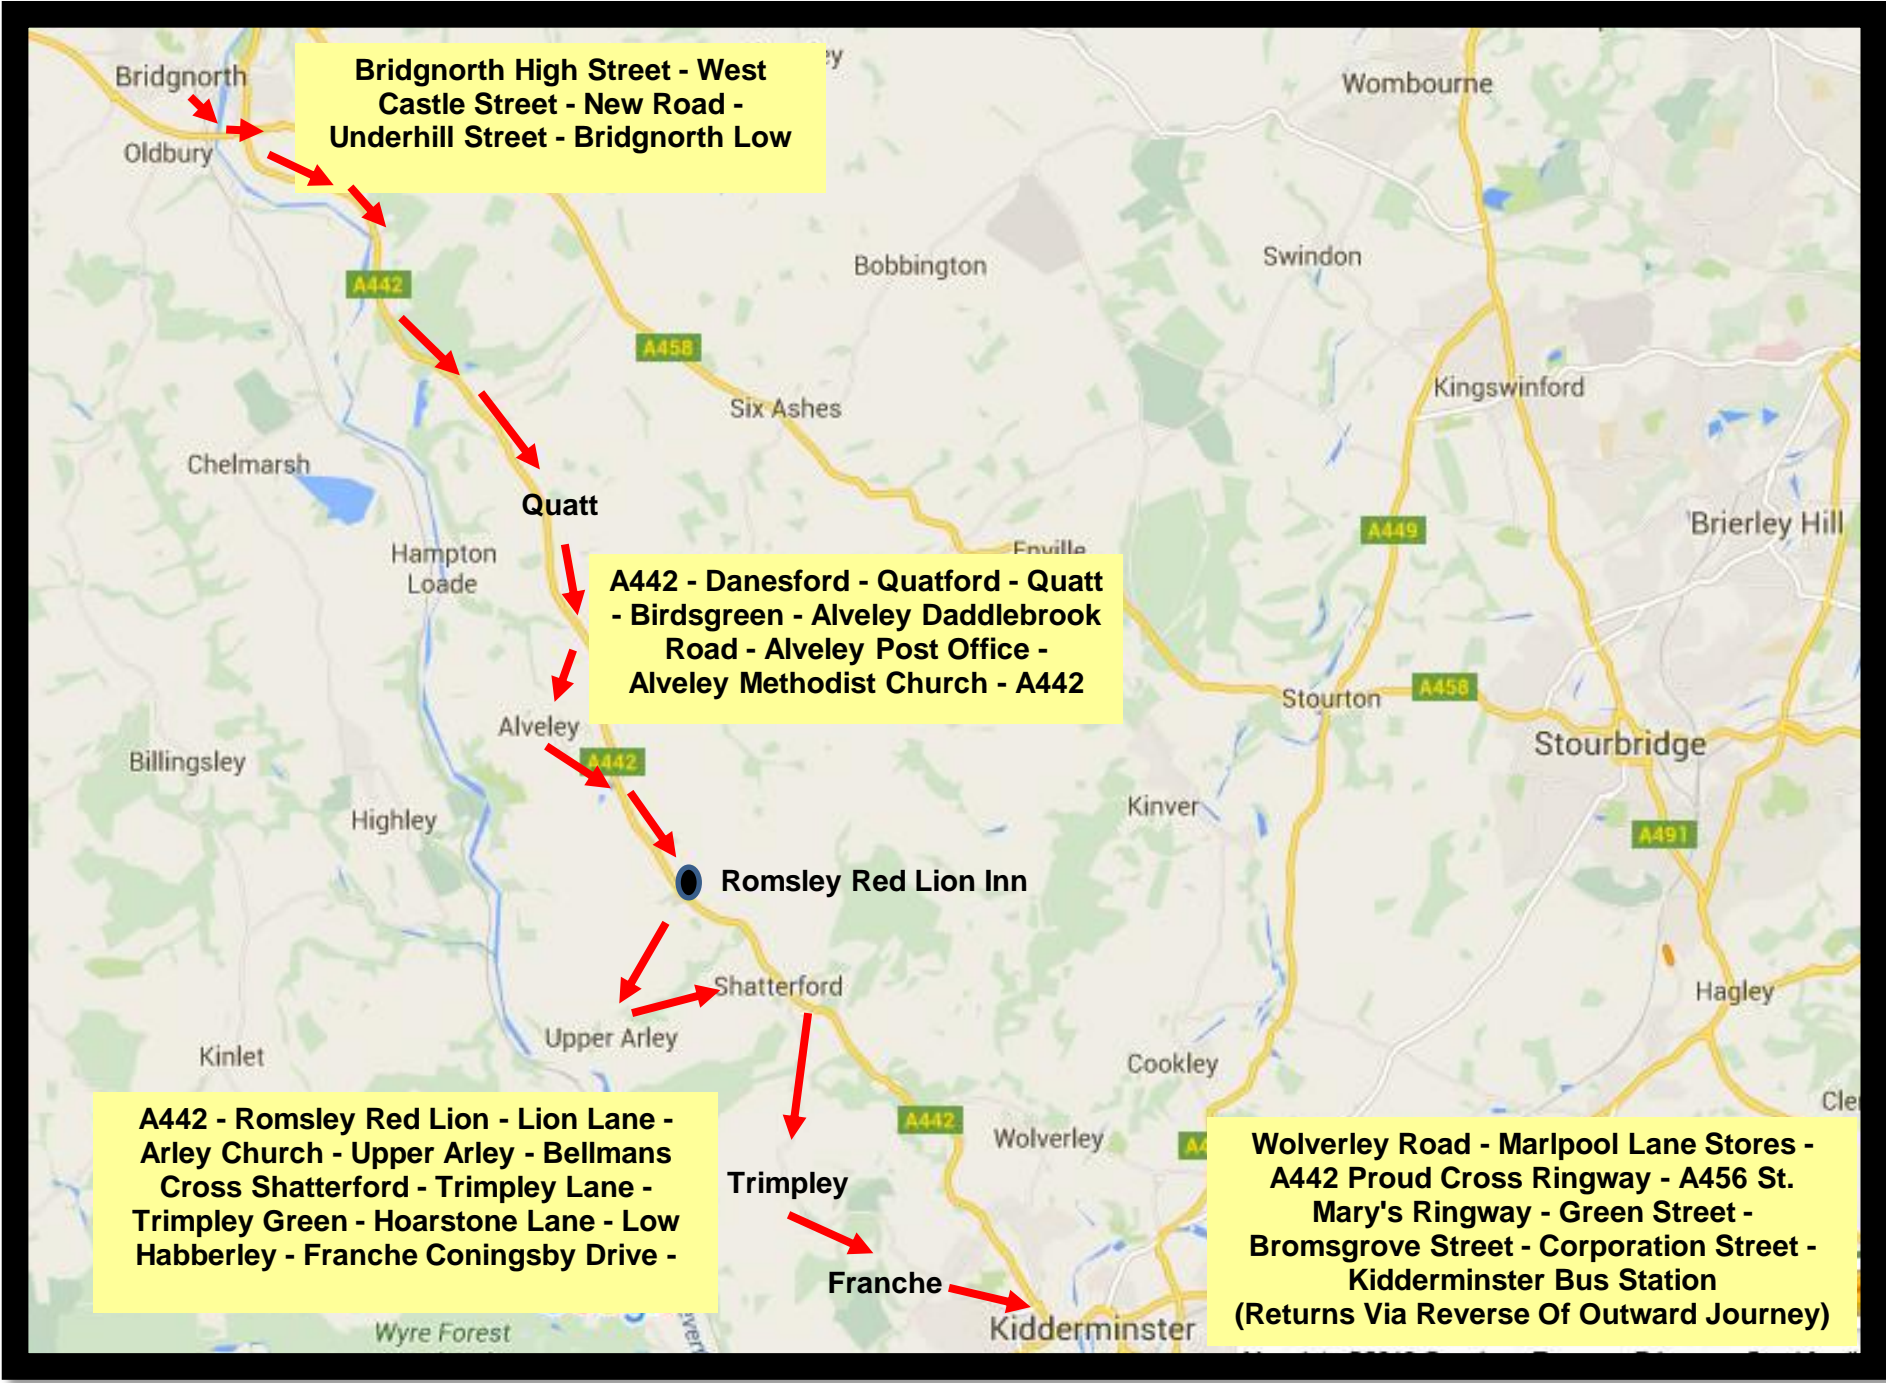

**Bridgnorth High Street - West
Castle Street - New Road -
Underhill Street - Bridgnorth Low**

**A442 - Danesford - Quatford - Quatt
- Birdsgreen - Alveley Daddlebrook
Road - Alveley Post Office -
Alveley Methodist Church - A442**

**A442 - Romsley Red Lion - Lion Lane -
Arley Church - Upper Arley - Bellmans
Cross Shatterford - Trimpley Lane -
Trimpley Green - Hoarstone Lane - Low
Habberley - Franche Coningsby Drive -**

**Wolverley Road - Marlpool Lane Stores -
A442 Proud Cross Ringway - A456 St.
Mary's Ringway - Green Street -
Bromsgrove Street - Corporation Street -
Kidderminster Bus Station
(Returns Via Reverse Of Outward Journey)**