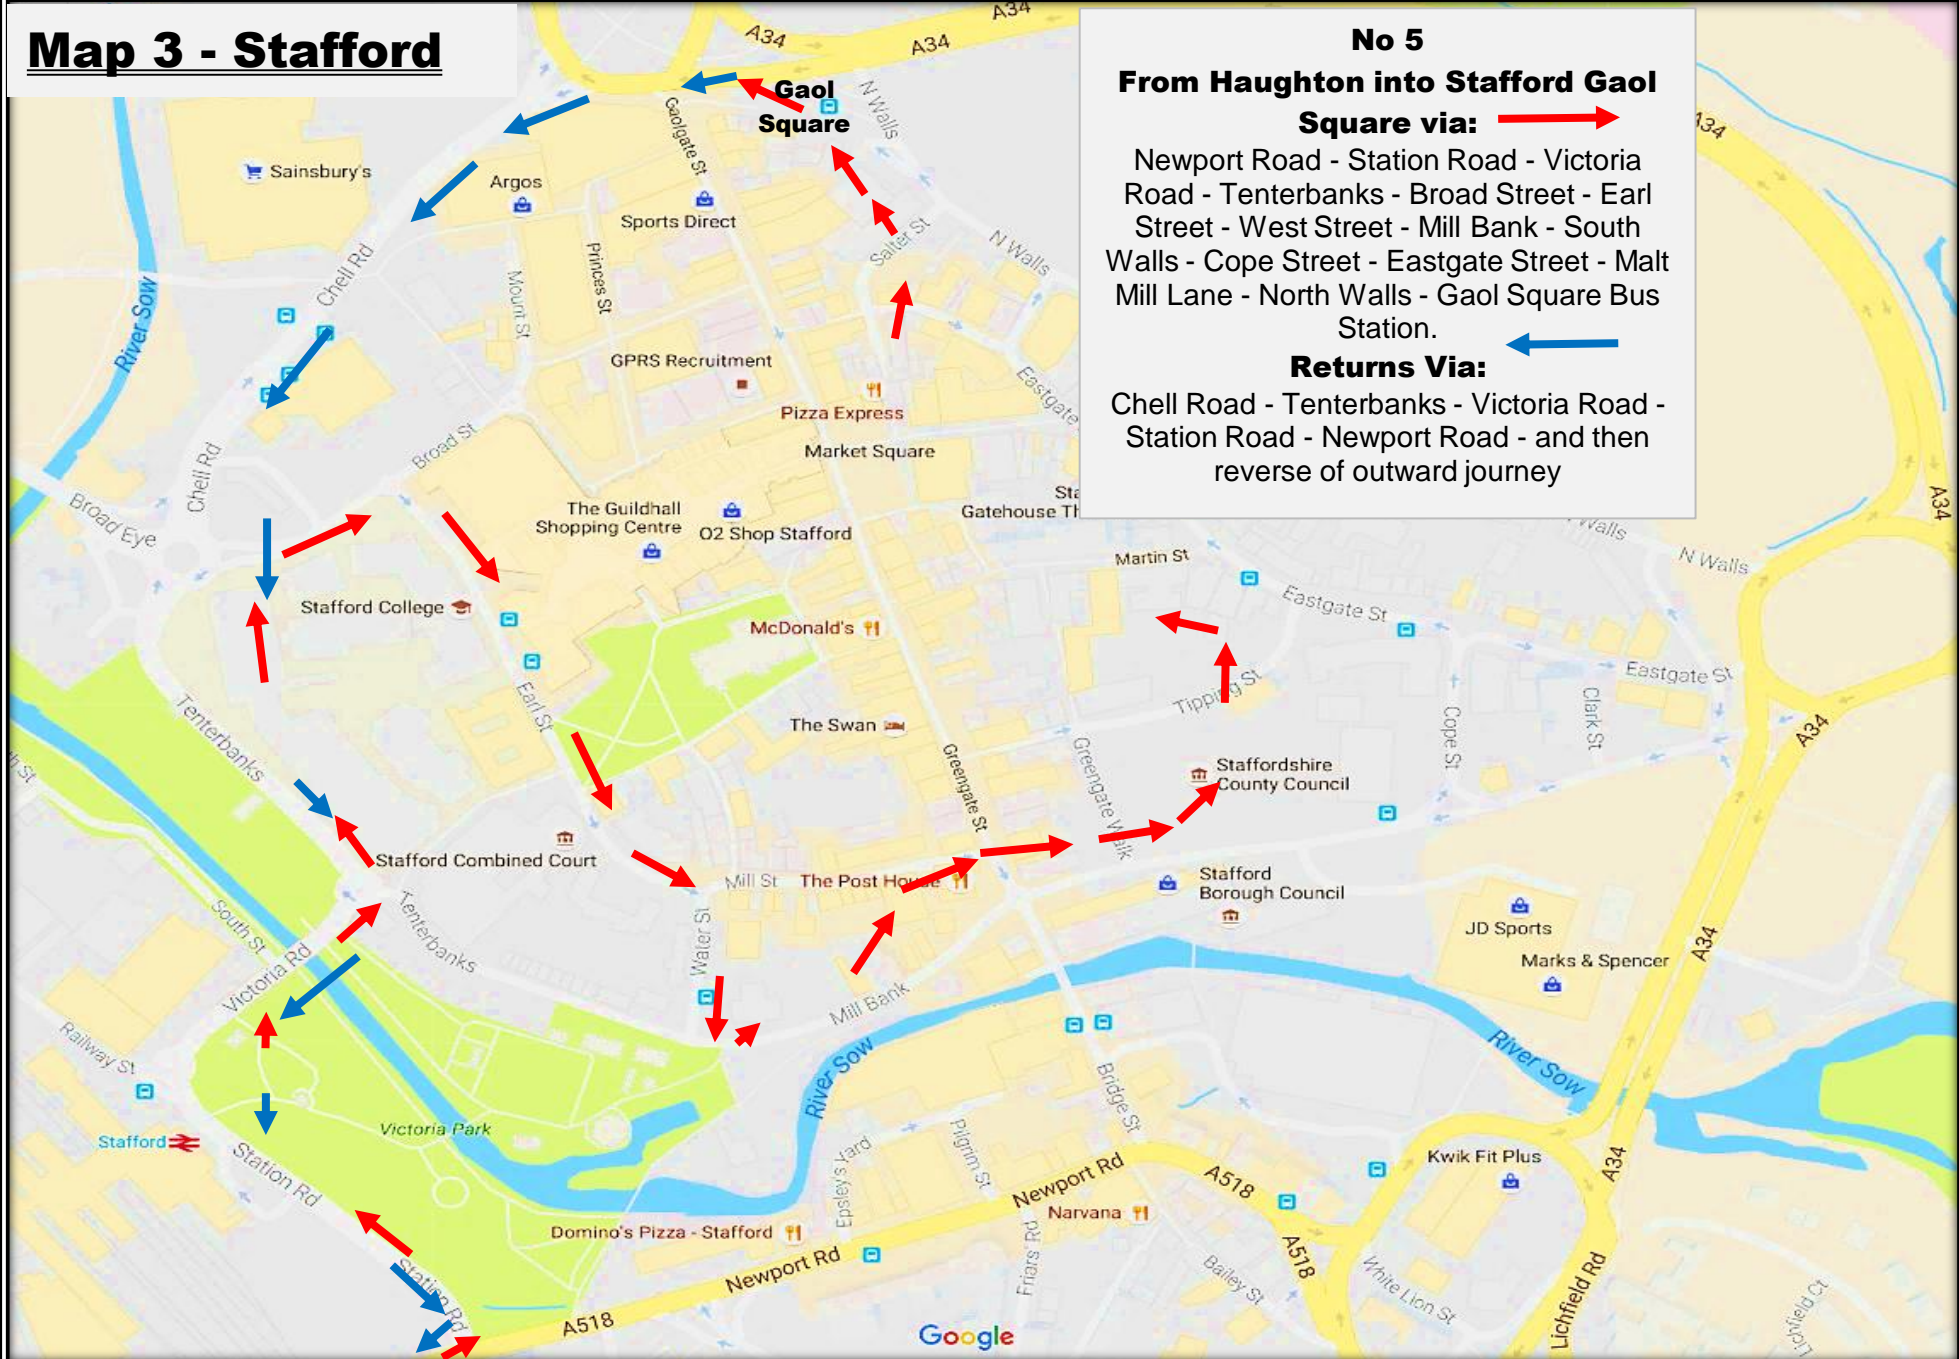

### Map 3 - Stafford

**No 5**  
**From Houghton into Stafford Gaol Square via:** →  
Newport Road - Station Road - Victoria Road - Tenterbanks - Broad Street - Earl Street - West Street - Mill Bank - South Walls - Cope Street - Eastgate Street - Malt Mill Lane - North Walls - Gaol Square Bus Station.  
**Returns Via:** ←  
Chell Road - Tenterbanks - Victoria Road - Station Road - Newport Road - and then reverse of outward journey

# Map 2

See Below For  
Map 1

**Service 5  
Continues To  
Newport And  
Stafford  
SEE MAP 3 FOR  
STAFFORD**

**Service 5A Returns Via  
Reverse Of Outward  
Journey**

**On Outward Journey When  
reaching Donnington Parade 5A  
continues To:**  
**Donnington Asda,  
Donnington Wood Way,  
Marshbrook Way,  
Saltwells Drive,  
Fieldhouse Drive,  
Donnington Wood Way,  
School Road,  
Queens Road  
And Then Returns Via Reverse  
Of Outward Journey**

**Victorian  
Fryer Fish  
& Chip**

**Donnington  
Asda**

Google

**Map 1**

**See Map 2**

**Bus 5 and 5A  
Follow The Same  
Route From Telford  
Bus Station To**