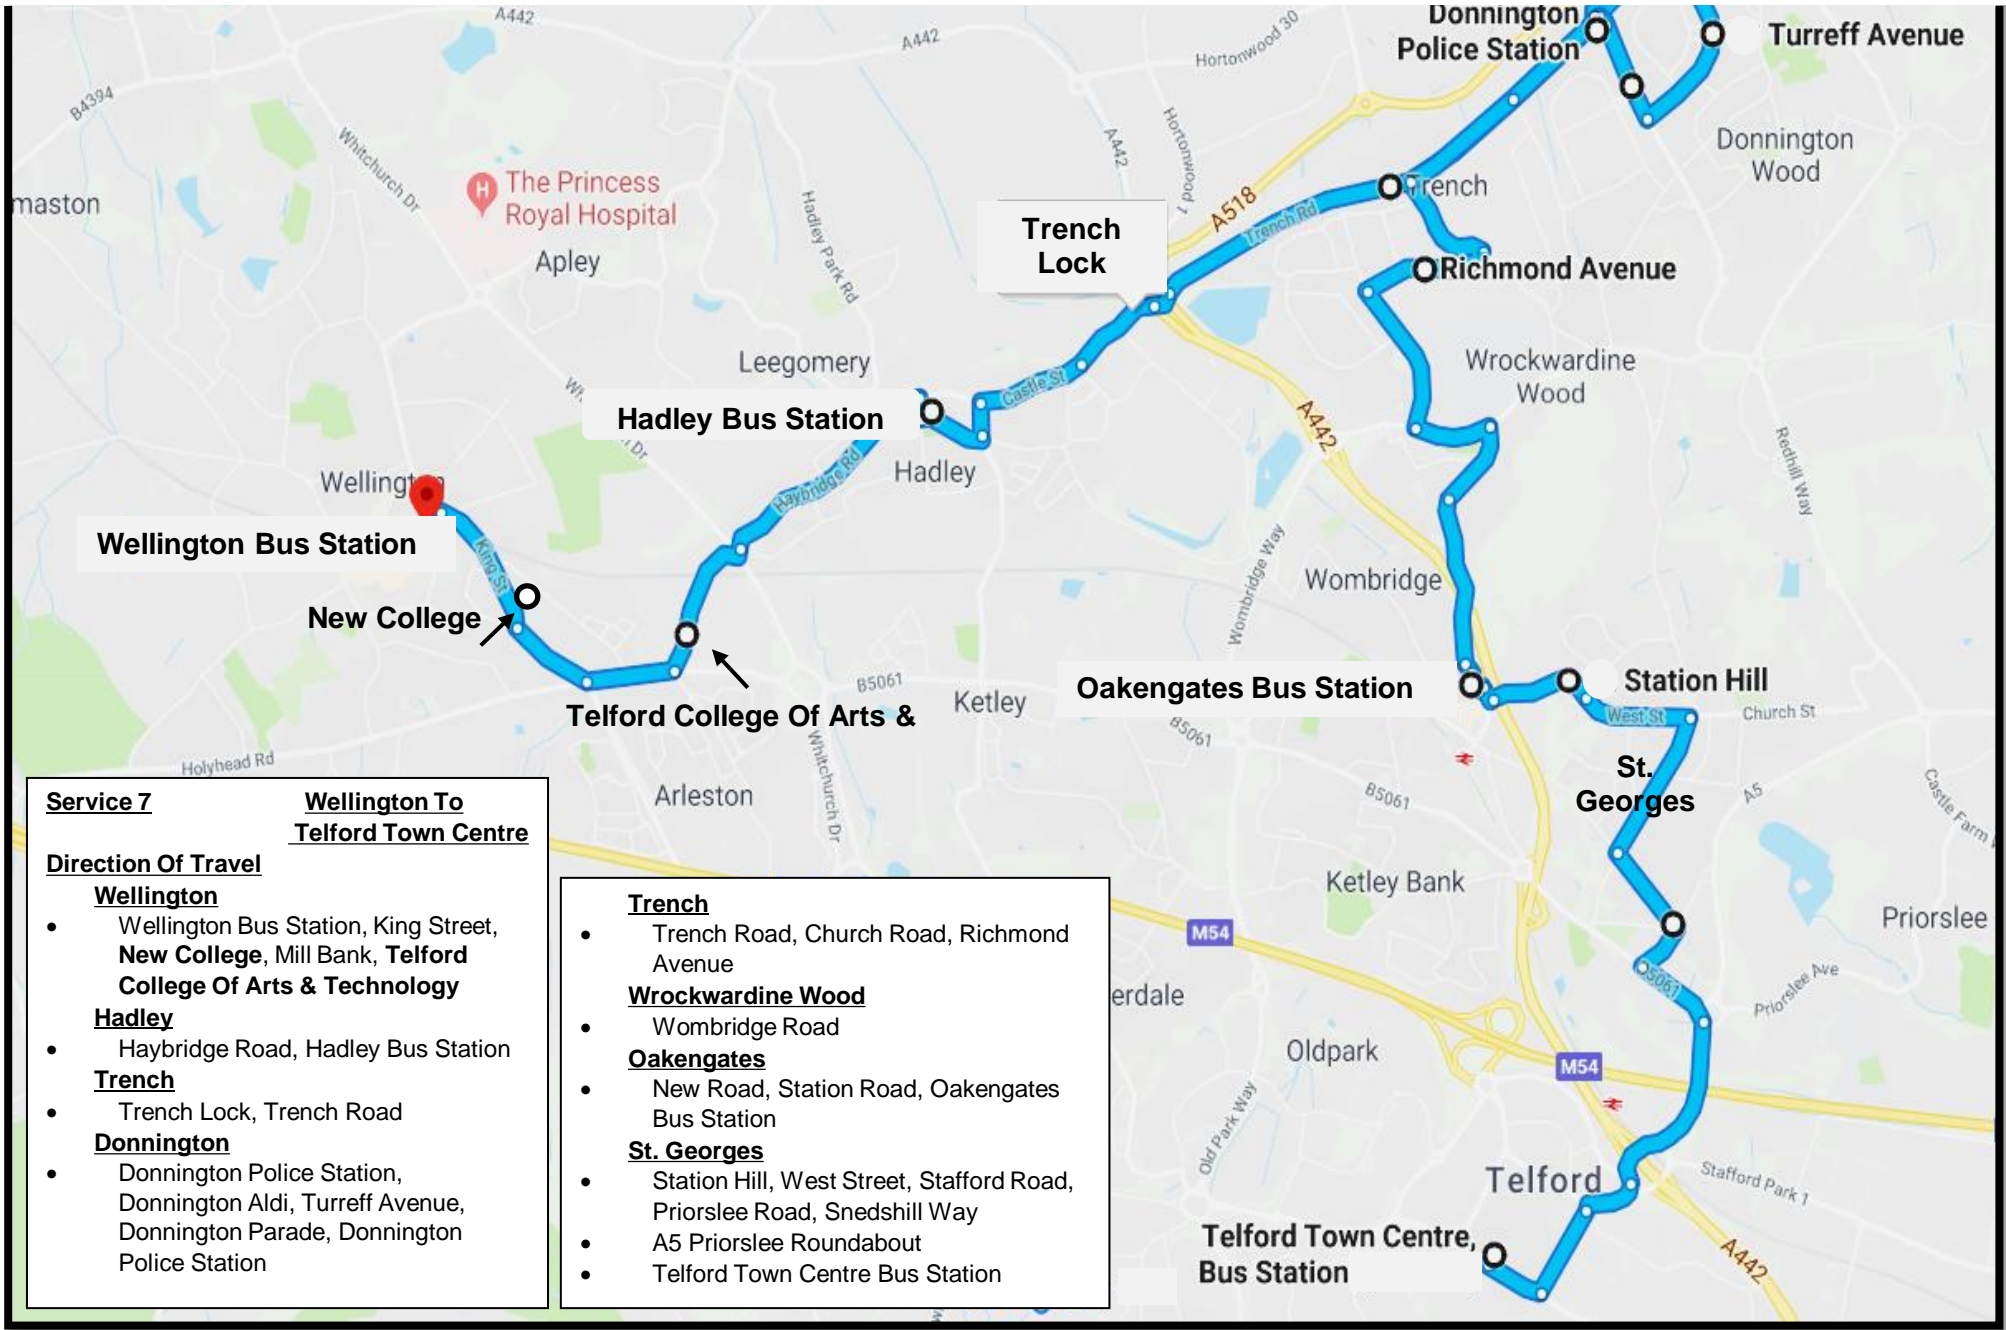

This Service departs from Stand K in Telford Bus Station

Services from Wellington to Telford Town Centre via Hadley - Trench - Donnington - Oakengates - St. Georges

From 21st

Route Description

July 2018

7

Wellington Bus Stn. - Haybridge - Hadley - Trench - Donnington (Aldi, Turreff Ave, Parade) - Trench (Richmond Ave., Wombridge Road)
 Oakengates Bus Stn. - St. Georges (West Street, Square) - Snedshill Way - Telford Bus Stn. Returns Via Reverse Of Outward Journey

Return Journeys

Service No.	7		7	7		7
Telford Bus Stn.	0945	Then at These Mins Past The Hour	15	45	Until	1745
St. Georges Square	0951		21	51		1751
Oakengates Bus Stn. Std. A	0954		24	54		1754
Trench Richmond Ave	1000		30	00		1800
Donnington Police Station	1002		32	02		1802
Donnington Parade	1004		34	04		1804
Donnington Turreff Ave	1006		36	06		1806
Donnington Aldi	1007		37	07		1807
Trench Stanmore Drive	1009		39	09		1809
Hadley Bus Stn.	1015		45	15		1815
Summerhouse Drive	1018		48	18		1818
TCAT Haybridge Rd	1021		51	21		1821
Wellington Bus Stn.	1025		55	25		1825

Trench

- Trench Lock, Trench Road

Donnington

- Donnington Police Station, Donnington Aldi, Turreff Avenue, Donnington Parade, Donnington Police Station

Trench

- Trench Road, Church Road, Richmond Avenue

Wrockwardine Wood

- Wombridge Road

Oakengates

- New Road, Station Road, Oakengates Bus Station

St. Georges

- Station Hill, West Street, Stafford Road, Priorslee Road, Snedshill Way
- A5 Priorslee Roundabout
- Telford Town Centre Bus Station