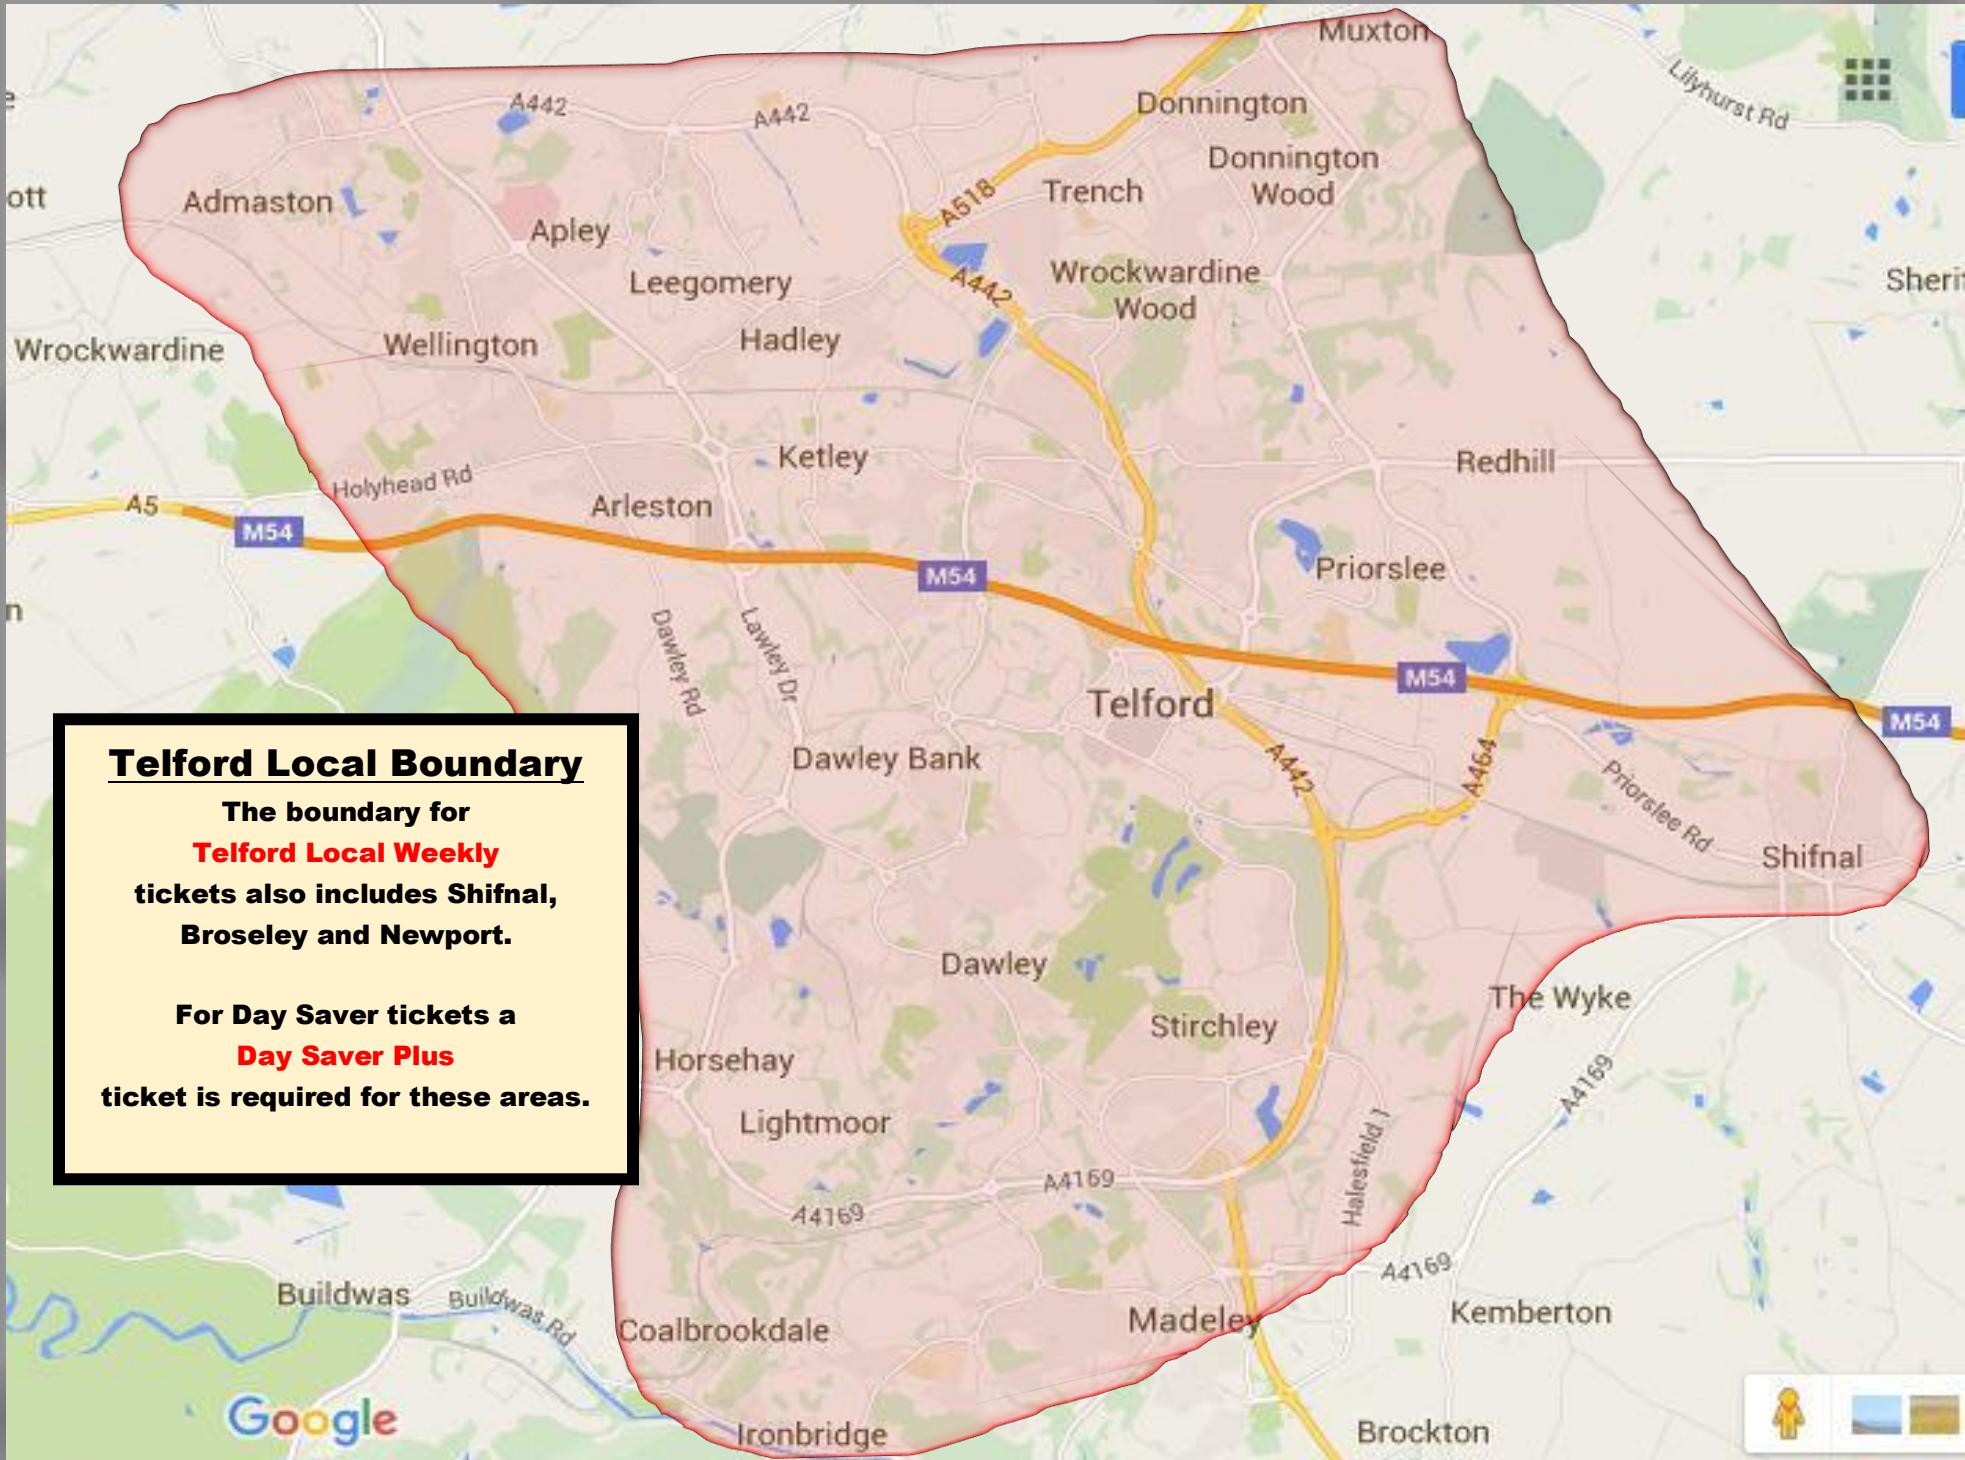

Telford Local Boundary

The boundary for
Telford Local Weekly
tickets also includes Shifnal,
Broseley and Newport.

For Day Saver tickets a
Day Saver Plus
ticket is required for these areas.