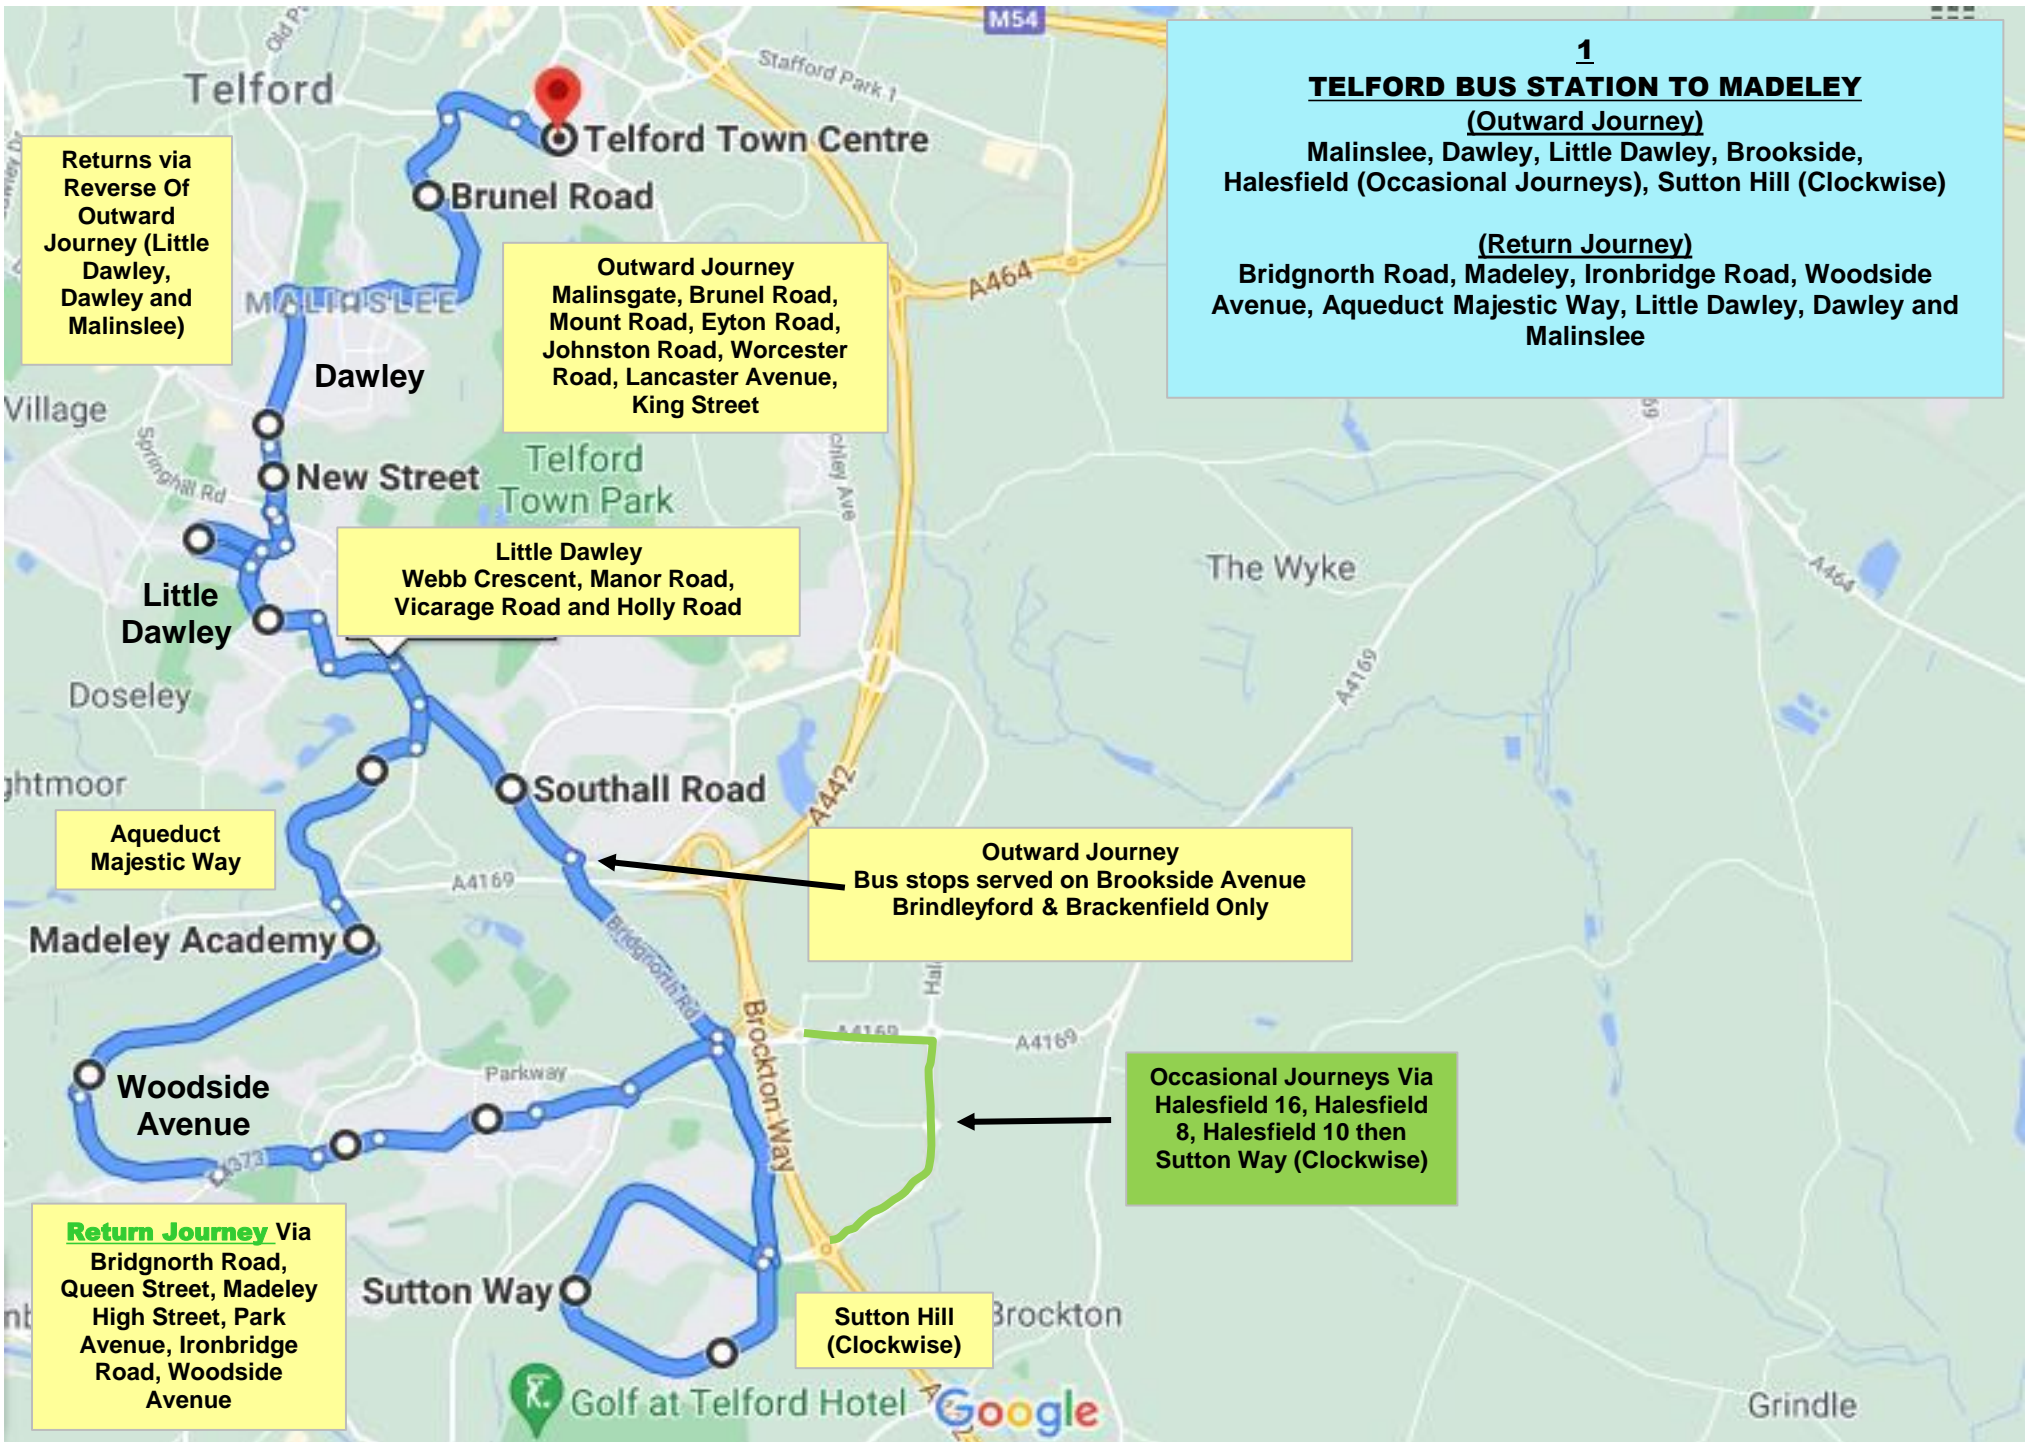

1

TELFORD BUS STATION TO MADELEY
(Outward Journey)
Malinslee, Dawley, Little Dawley, Brookside, Halesfield (Occasional Journeys), Sutton Hill (Clockwise)

(Return Journey)
Bridgnorth Road, Madeley, Ironbridge Road, Woodside Avenue, Aqueduct Majestic Way, Little Dawley, Dawley and Malinslee

Returns via Reverse Of Outward Journey (Little Dawley, Dawley and Malinslee)

Outward Journey
Malinsgate, Brunel Road, Mount Road, Eyton Road, Johnston Road, Worcester Road, Lancaster Avenue, King Street

Little Dawley
Webb Crescent, Manor Road, Vicarage Road and Holly Road

Aqueduct Majestic Way

Outward Journey
Bus stops served on Brookside Avenue Brindleyford & Brackenfield Only

Occasional Journeys Via Halesfield 16, Halesfield 8, Halesfield 10 then Sutton Way (Clockwise)

Return Journey Via
Bridgnorth Road, Queen Street, Madeley High Street, Park Avenue, Ironbridge Road, Woodside Avenue

Sutton Hill (Clockwise)