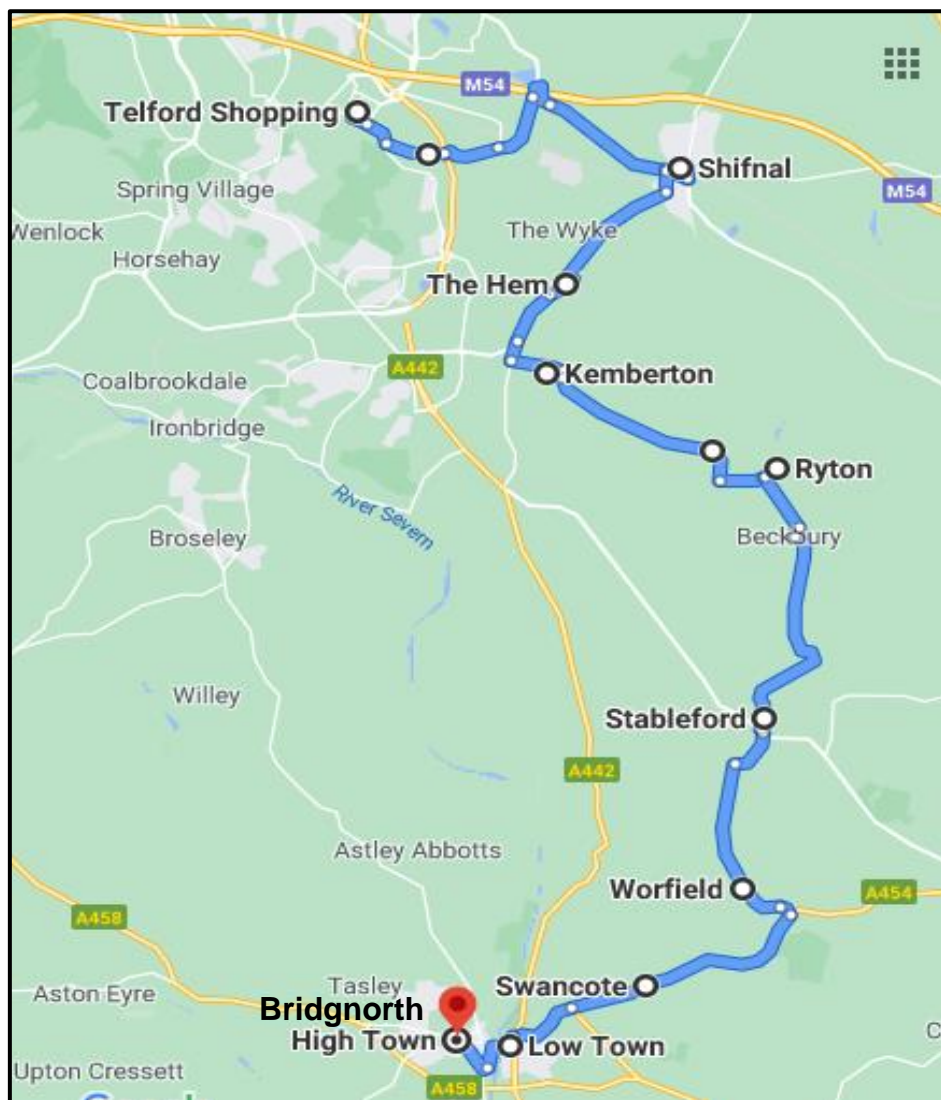

Telford to Bridgnorth Via Shifnal, The Hem, Brockton, Sutton Maddock, Norton & Rindleford

**113
Telford to Bridgnorth**

Telford Town Centre Bus Station to Shifnal Via:

Telford International Centre
Queen Elizabeth Avenue
M54 Junction 4
Priorslee Road
Victoria Road opposite Jaspers Bar

Shifnal to Bridgnorth via:

The Hem
Brockton
Sutton Maddock
Norton
Rindleford

Bridgnorth Low Town

Cann Hall Road
St. John Street
Castle Hill, adj Severn Valley Railway

Bridgnorth High Town

Whitburn Street
Old Smithfield Road (Sainsbury's and Bridgnorth Community Hospital)
High Street (Harp Inn)

For additional villages between Shifnal & Bridgnorth please see the 114 timetable and route map.

114

Telford to Bridgnorth Via Shifnal, The Hem, Kemberton, Grindle, Ryton, Beckbury, Badger, Stableford, Ackleton, Worfield, Wyken & Swancote

114

Telford to Bridgnorth

Telford Town Centre Bus Station to Shifnal Via:

Telford International Centre
Queen Elizabeth Avenue
M54 Junction 4
Priorslee Road
Victoria Road opposite Jaspers Bar

Shifnal to Bridgnorth via: