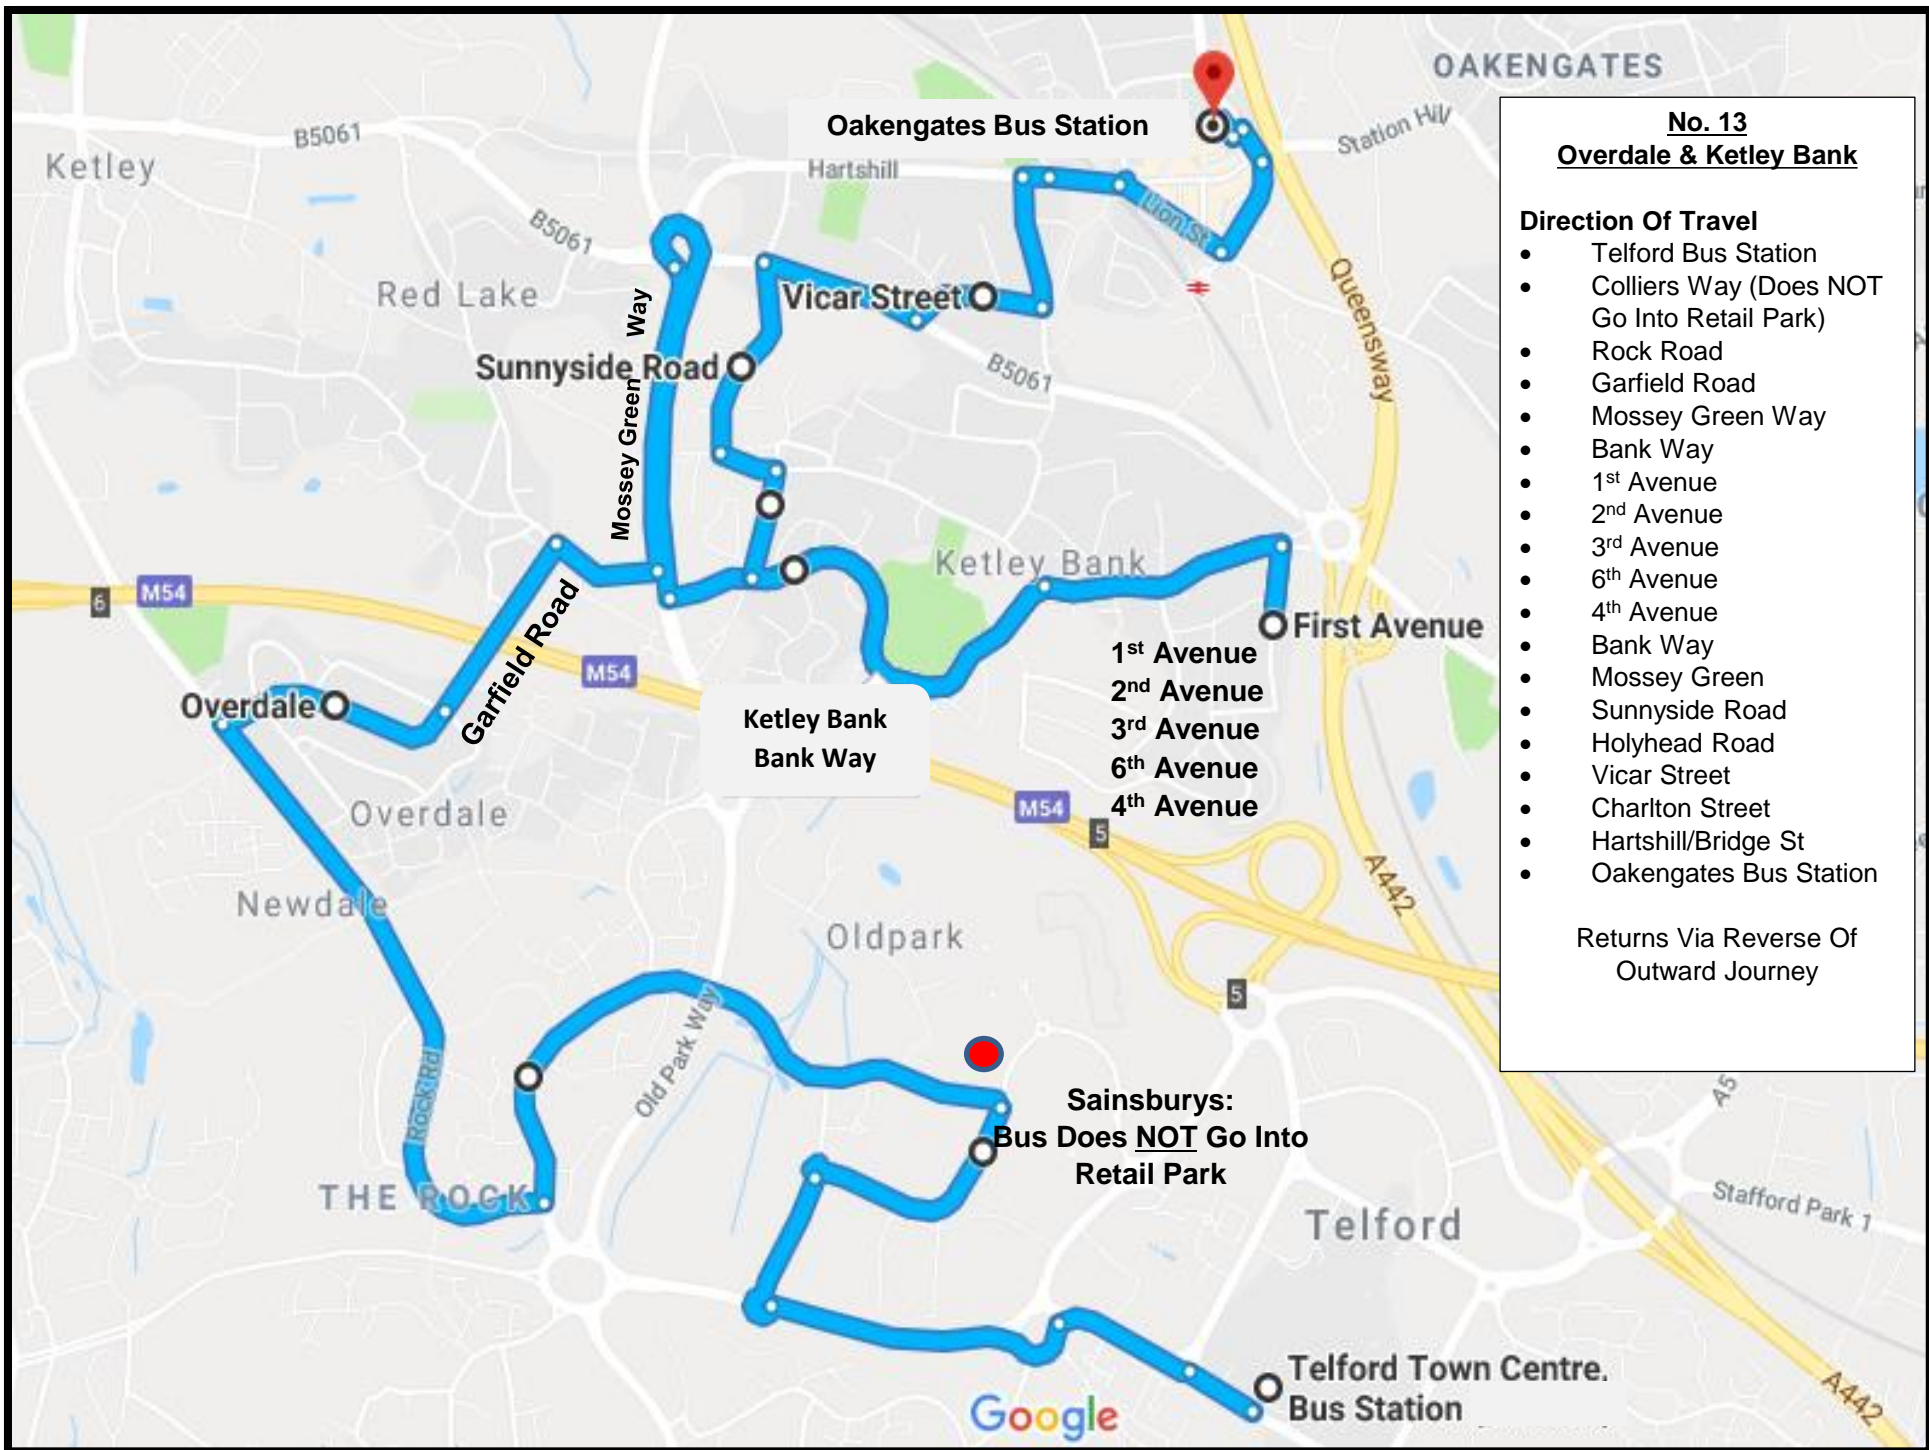

Oakengates Bus Station

Vicar Street

Sunnyside Road

Overdale

Ketley Bank
Bank Way

1st Avenue
2nd Avenue
3rd Avenue
6th Avenue
4th Avenue

First Avenue

Sainsburys:
Bus Does NOT Go Into
Retail Park

Telford Town Centre.
Bus Station