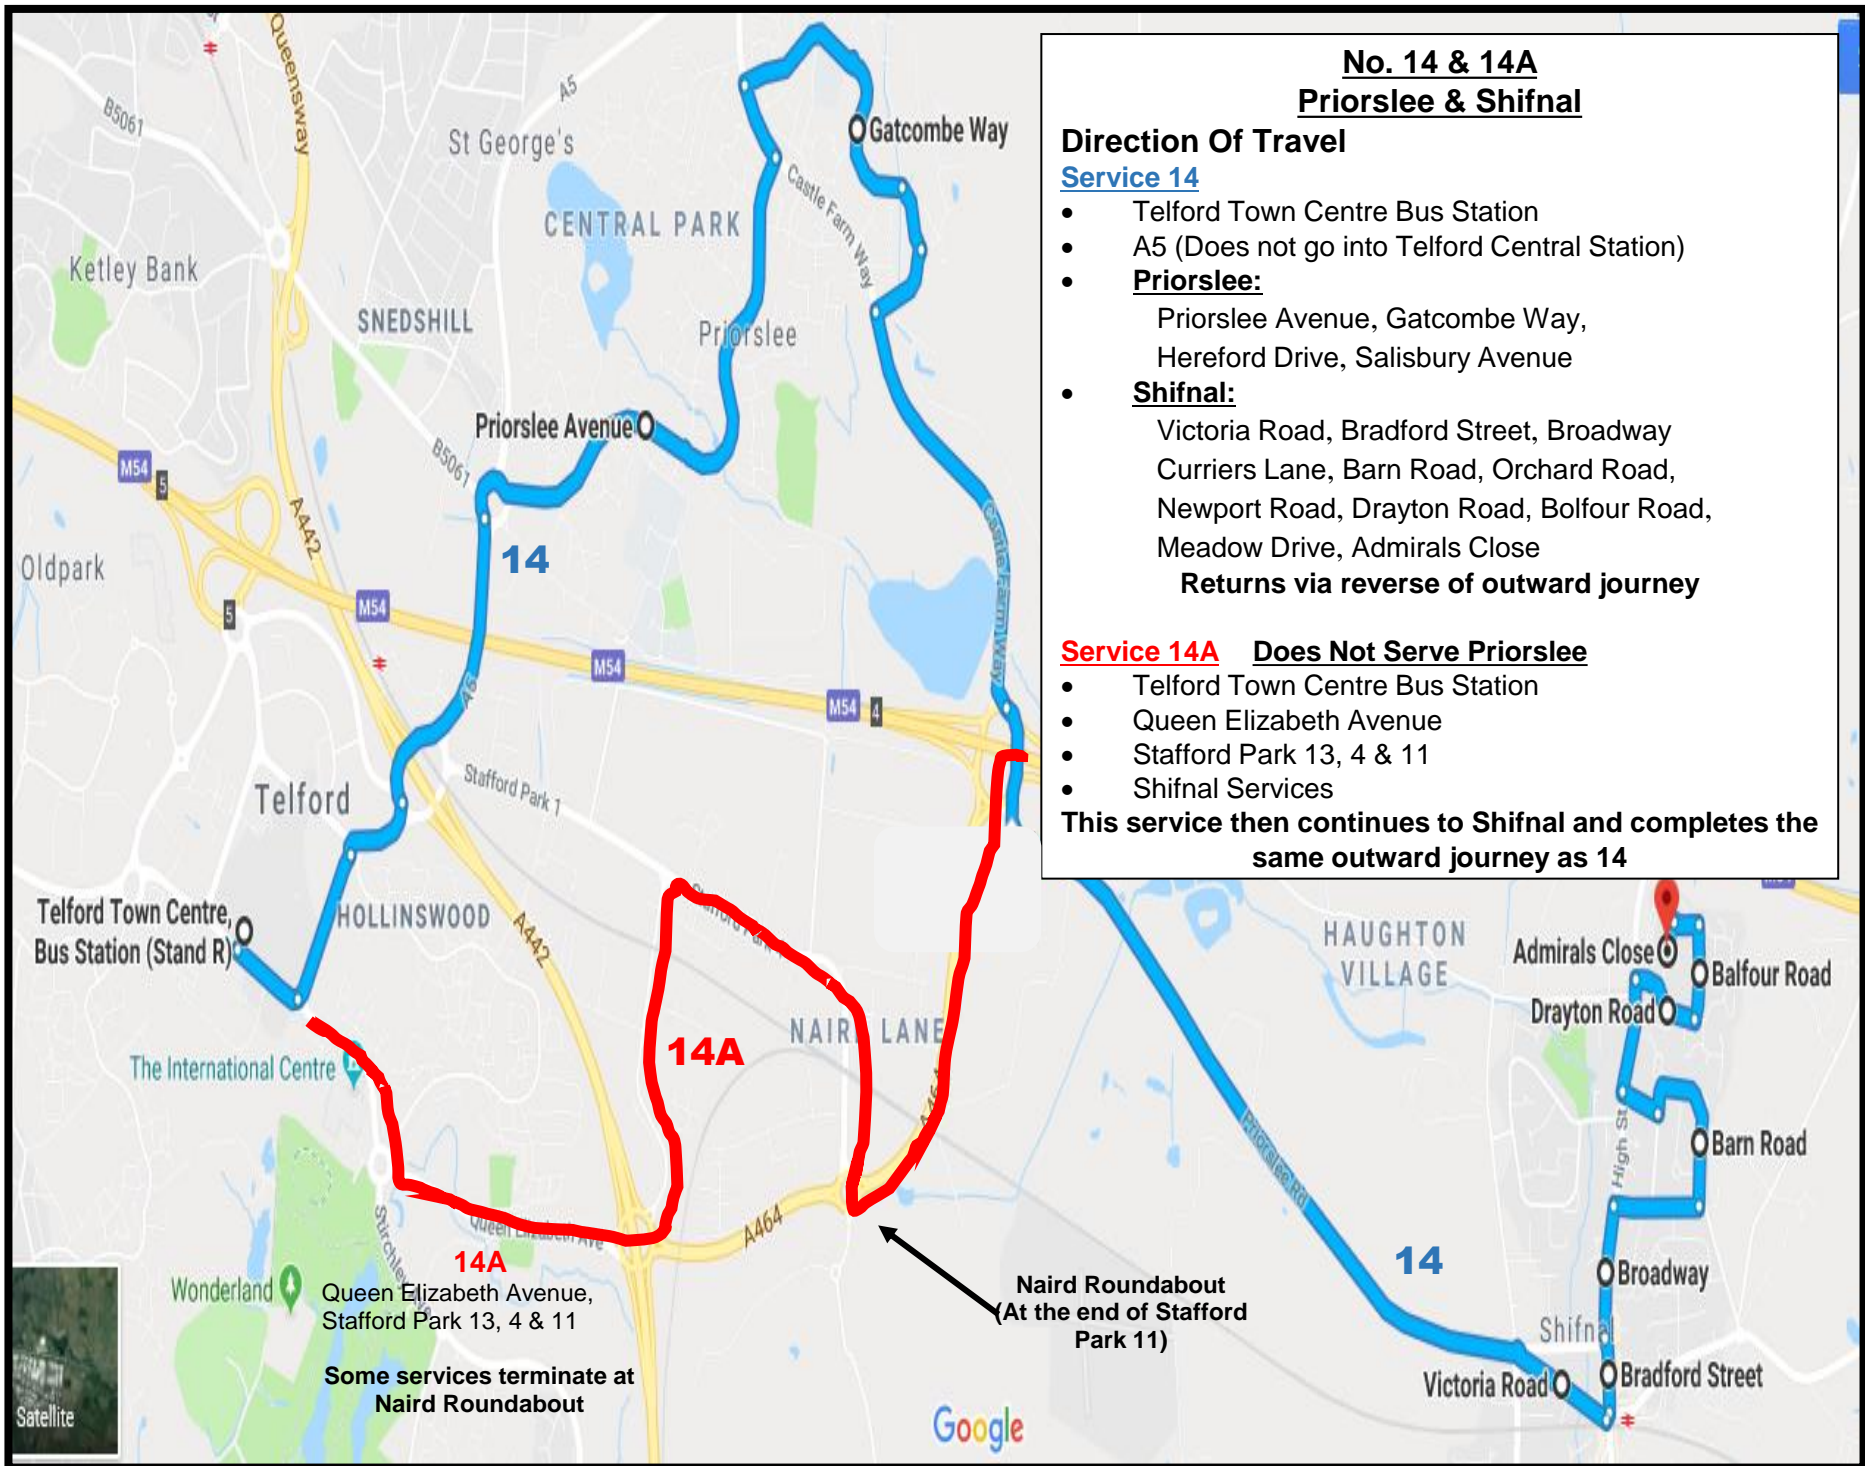

Service No	14A	14A	14A	X14	14A	X14
Shifnal Drayton Road	1540	1640	---	---	1740	---
Shifnal Victoria Road	1545	1645	---	1712	1745	1912
Priorslee Hereford Drive	---	---	---	---	---	---
Priorslee Gatcombe Way	---	---	---	---	---	---
Priorslee Powell Rd.	---	---	---	1719	---	1919
Stafford Park Kwik Fit	1549	1649	1704	---	1749	---
Telford Bus Station	1557	1657	1712	1727	1757	1927
Oakengates Bus Station	---	---	---	1738	---	1938

14A This Service terminates at Stafford Park 18

Sunday and Bank Holidays - No Service

**No. 14 & 14A
Priorslee & Shifnal**

Direction Of Travel

Service 14

- Telford Town Centre Bus Station
- A5 (Does not go into Telford Central Station)
- **Priorslee:**
Priorslee Avenue, Gatcombe Way, Hereford Drive, Salisbury Avenue
- **Shifnal:**
Victoria Road, Bradford Street, Broadway Curriers Lane, Barn Road, Orchard Road, Newport Road, Drayton Road, Bolfour Road, Meadow Drive, Admirals Close