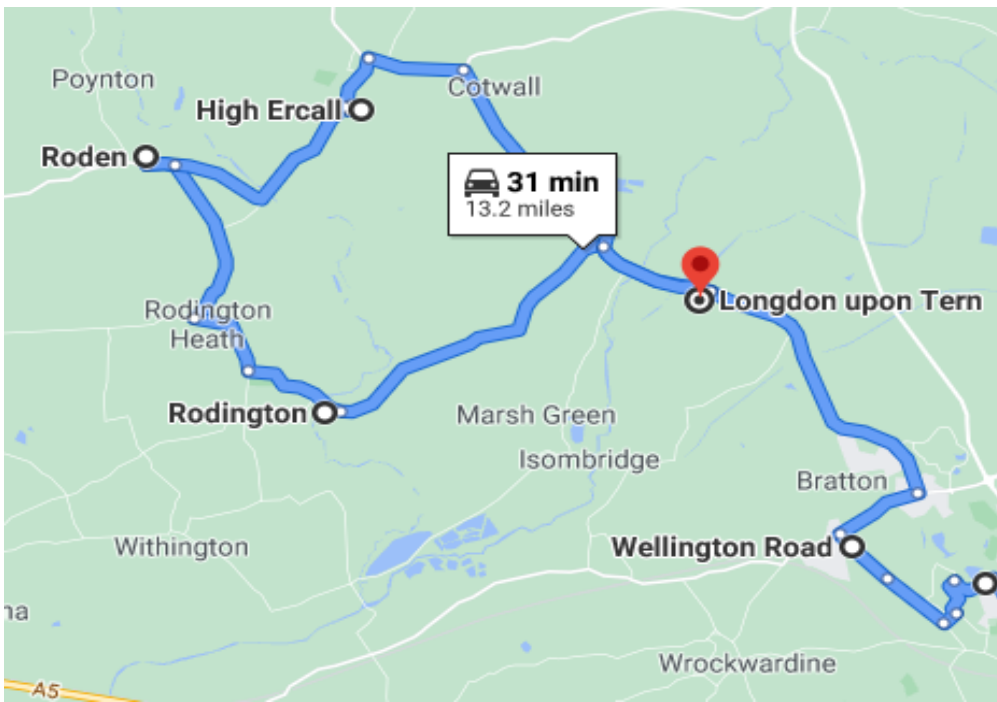

	Operates School Days Only
	Operates School Holidays Only
	Operates School Days Only from Charlton School at 1520

This Service will no longer serve Hadley Park Road and operate from Hadley Centre to PRH via Chockleys Meadow and Grainger Drive

Sundays and Bank Holidays - No Service

From Wellington Bus Station to Rodington, Roden & High Ercall

- Wellington** - North Road, Whitchurch Road, Apley Court, Severn Drive, Marton Drive, Bagley Drive, Admaston Road
- Admaston** - Wellington Road, Shawbirch Road
- Shawbirch** - B5063,
- Longdon Upon Tern** - Long Lane
- Rodington** - Bulls Head
- Rodington Heath**
- Roden**
- High Ercall**

Number 16 Service from Telford Town Centre Bus Station to Wellington Bus Station

- Telford Town Centre Bus Station
- Northfield Street
- Malinslee** - Brunel Way, Royal Way, St. Leonards Road, Alma Avenue, Church Road
- Dawley Bank** - Concord, Bank Road, Cemetary Road, Milners Lane Old Park Roundabout
- The Rock** - Rock Road
- Ketley** - Waterloo Road
- Hadley** - Waterloo Road, Hadley Bus Station, Britannia Way
- Leegomery** - Grainger Drive, Princess Royal Hospital
- Wellington** - Apley Avenue, Whitchurch Road, King Street, Wellington Bus Station