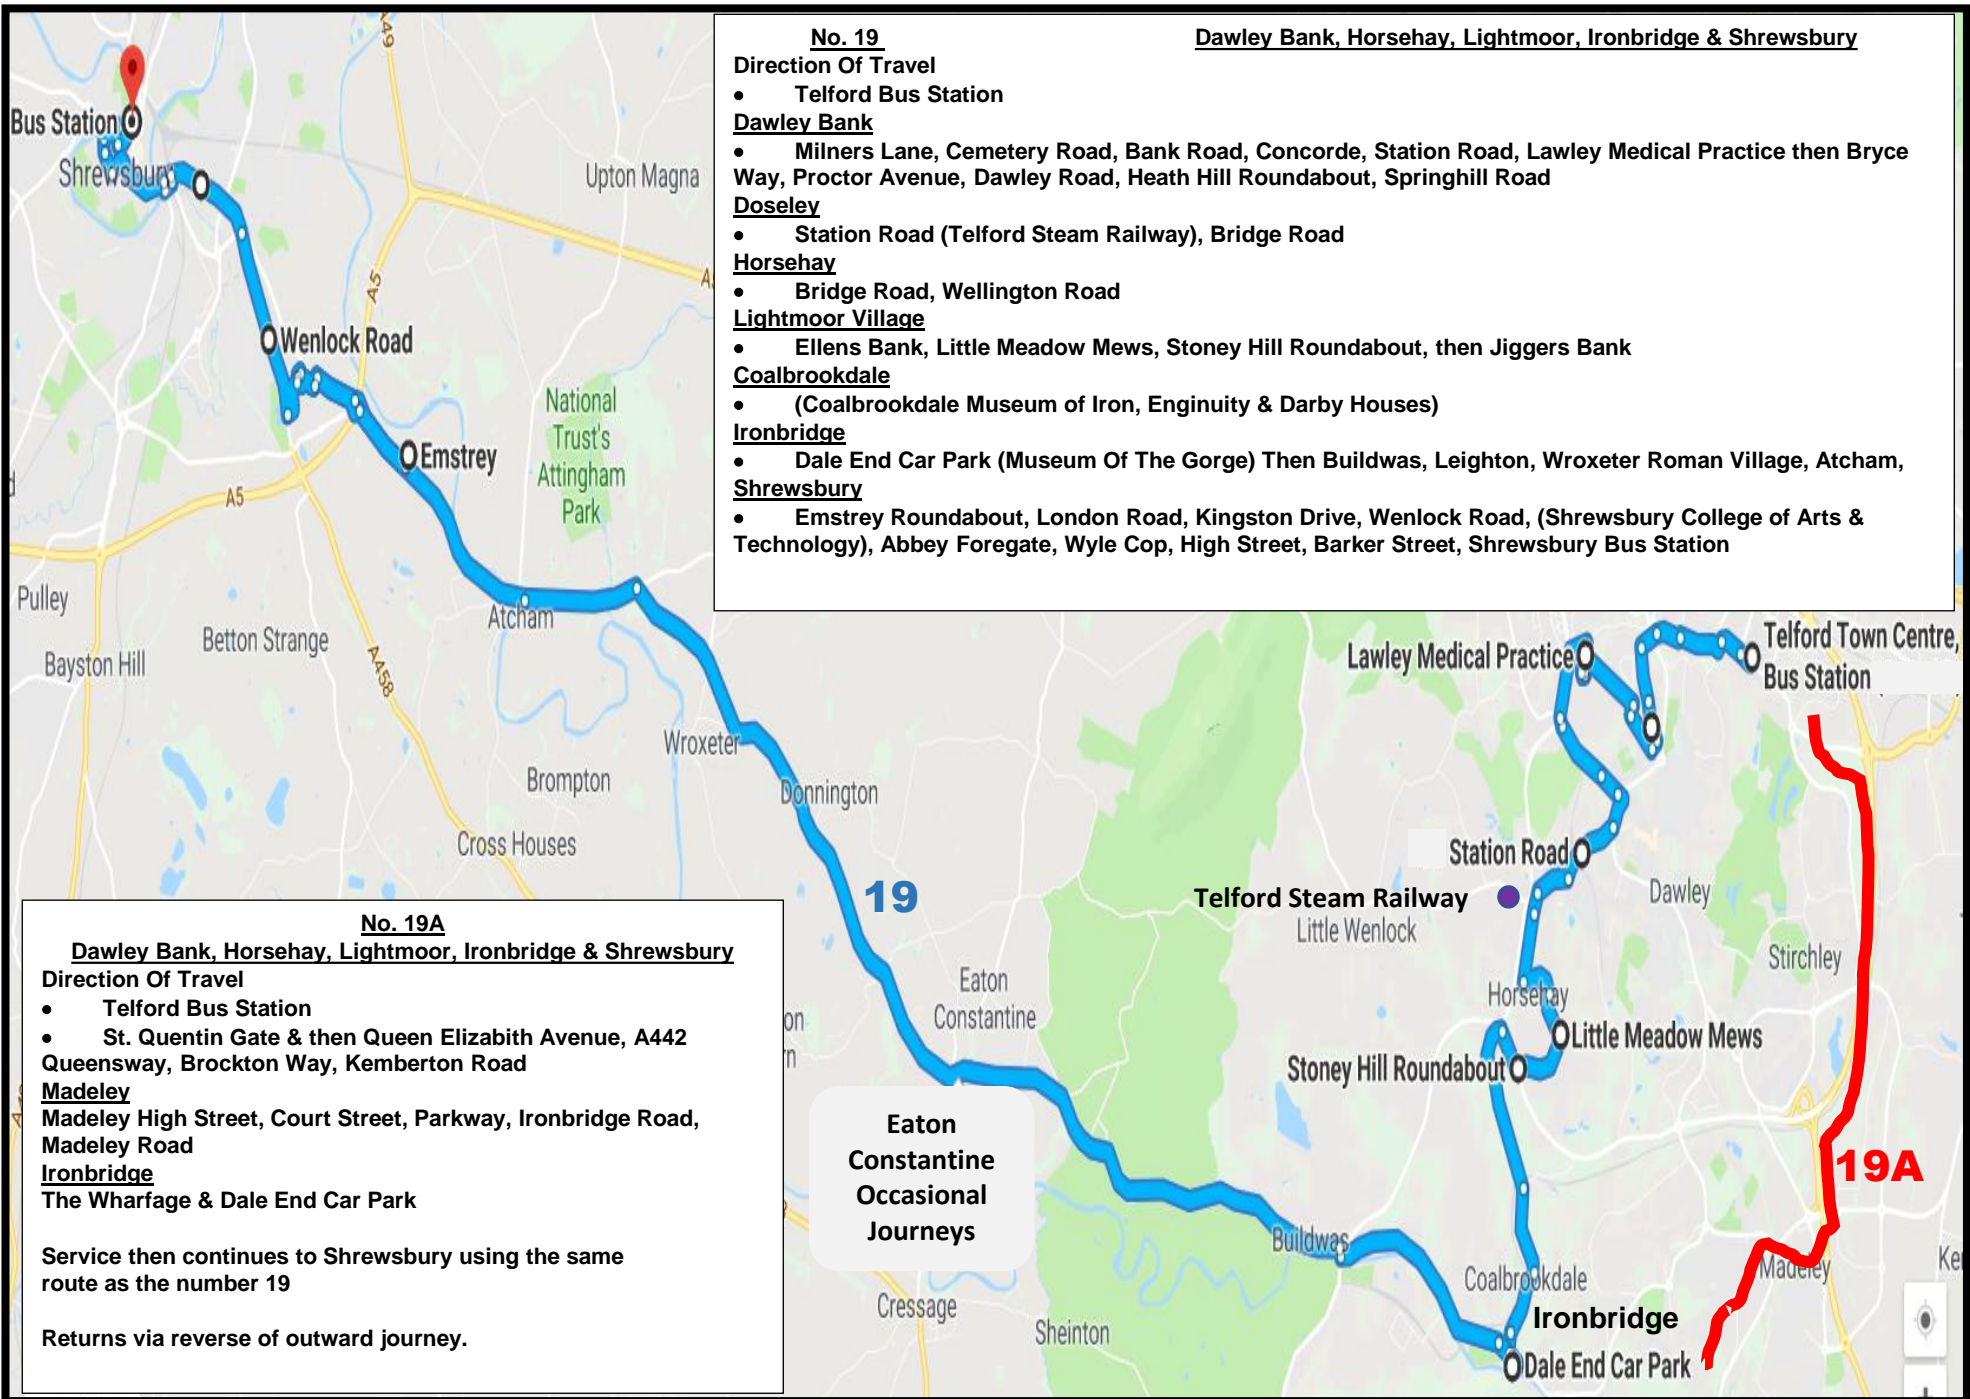

No. 19 **Dawley Bank, Horsehay, Lightmoor, Ironbridge & Shrewsbury**

Direction Of Travel

- Telford Bus Station

Dawley Bank

- Milners Lane, Cemetery Road, Bank Road, Concorde, Station Road, Lawley Medical Practice then Bryce Way, Proctor Avenue, Dawley Road, Heath Hill Roundabout, Springhill Road

Doseley

- Station Road (Telford Steam Railway), Bridge Road

Horsehay

- Bridge Road, Wellington Road

Lightmoor Village

- Ellens Bank, Little Meadow Mews, Stoney Hill Roundabout, then Jiggers Bank

Coalbrookdale

- (Coalbrookdale Museum of Iron, Engineuity & Darby Houses)

Ironbridge

- Dale End Car Park (Museum Of The Gorge) Then Buildwas, Leighton, Wroxeter Roman Village, Atcham,

Shrewsbury

- Emstrey Roundabout, London Road, Kingston Drive, Wenlock Road, (Shrewsbury College of Arts & Technology), Abbey Foregate, Wyle Cop, High Street, Barker Street, Shrewsbury Bus Station

No. 19A

Dawley Bank, Horsehay, Lightmoor, Ironbridge & Shrewsbury

Direction Of Travel

- Telford Bus Station
- St. Quentin Gate & then Queen Elizabeth Avenue, A442 Queensway, Brockton Way, Kemberton Road

Madeley

Madeley High Street, Court Street, Parkway, Ironbridge Road, Madeley Road

Ironbridge

The Wharfage & Dale End Car Park

Service then continues to Shrewsbury using the same route as the number 19

Returns via reverse of outward journey.

Eaton Constantine Occasional Journeys