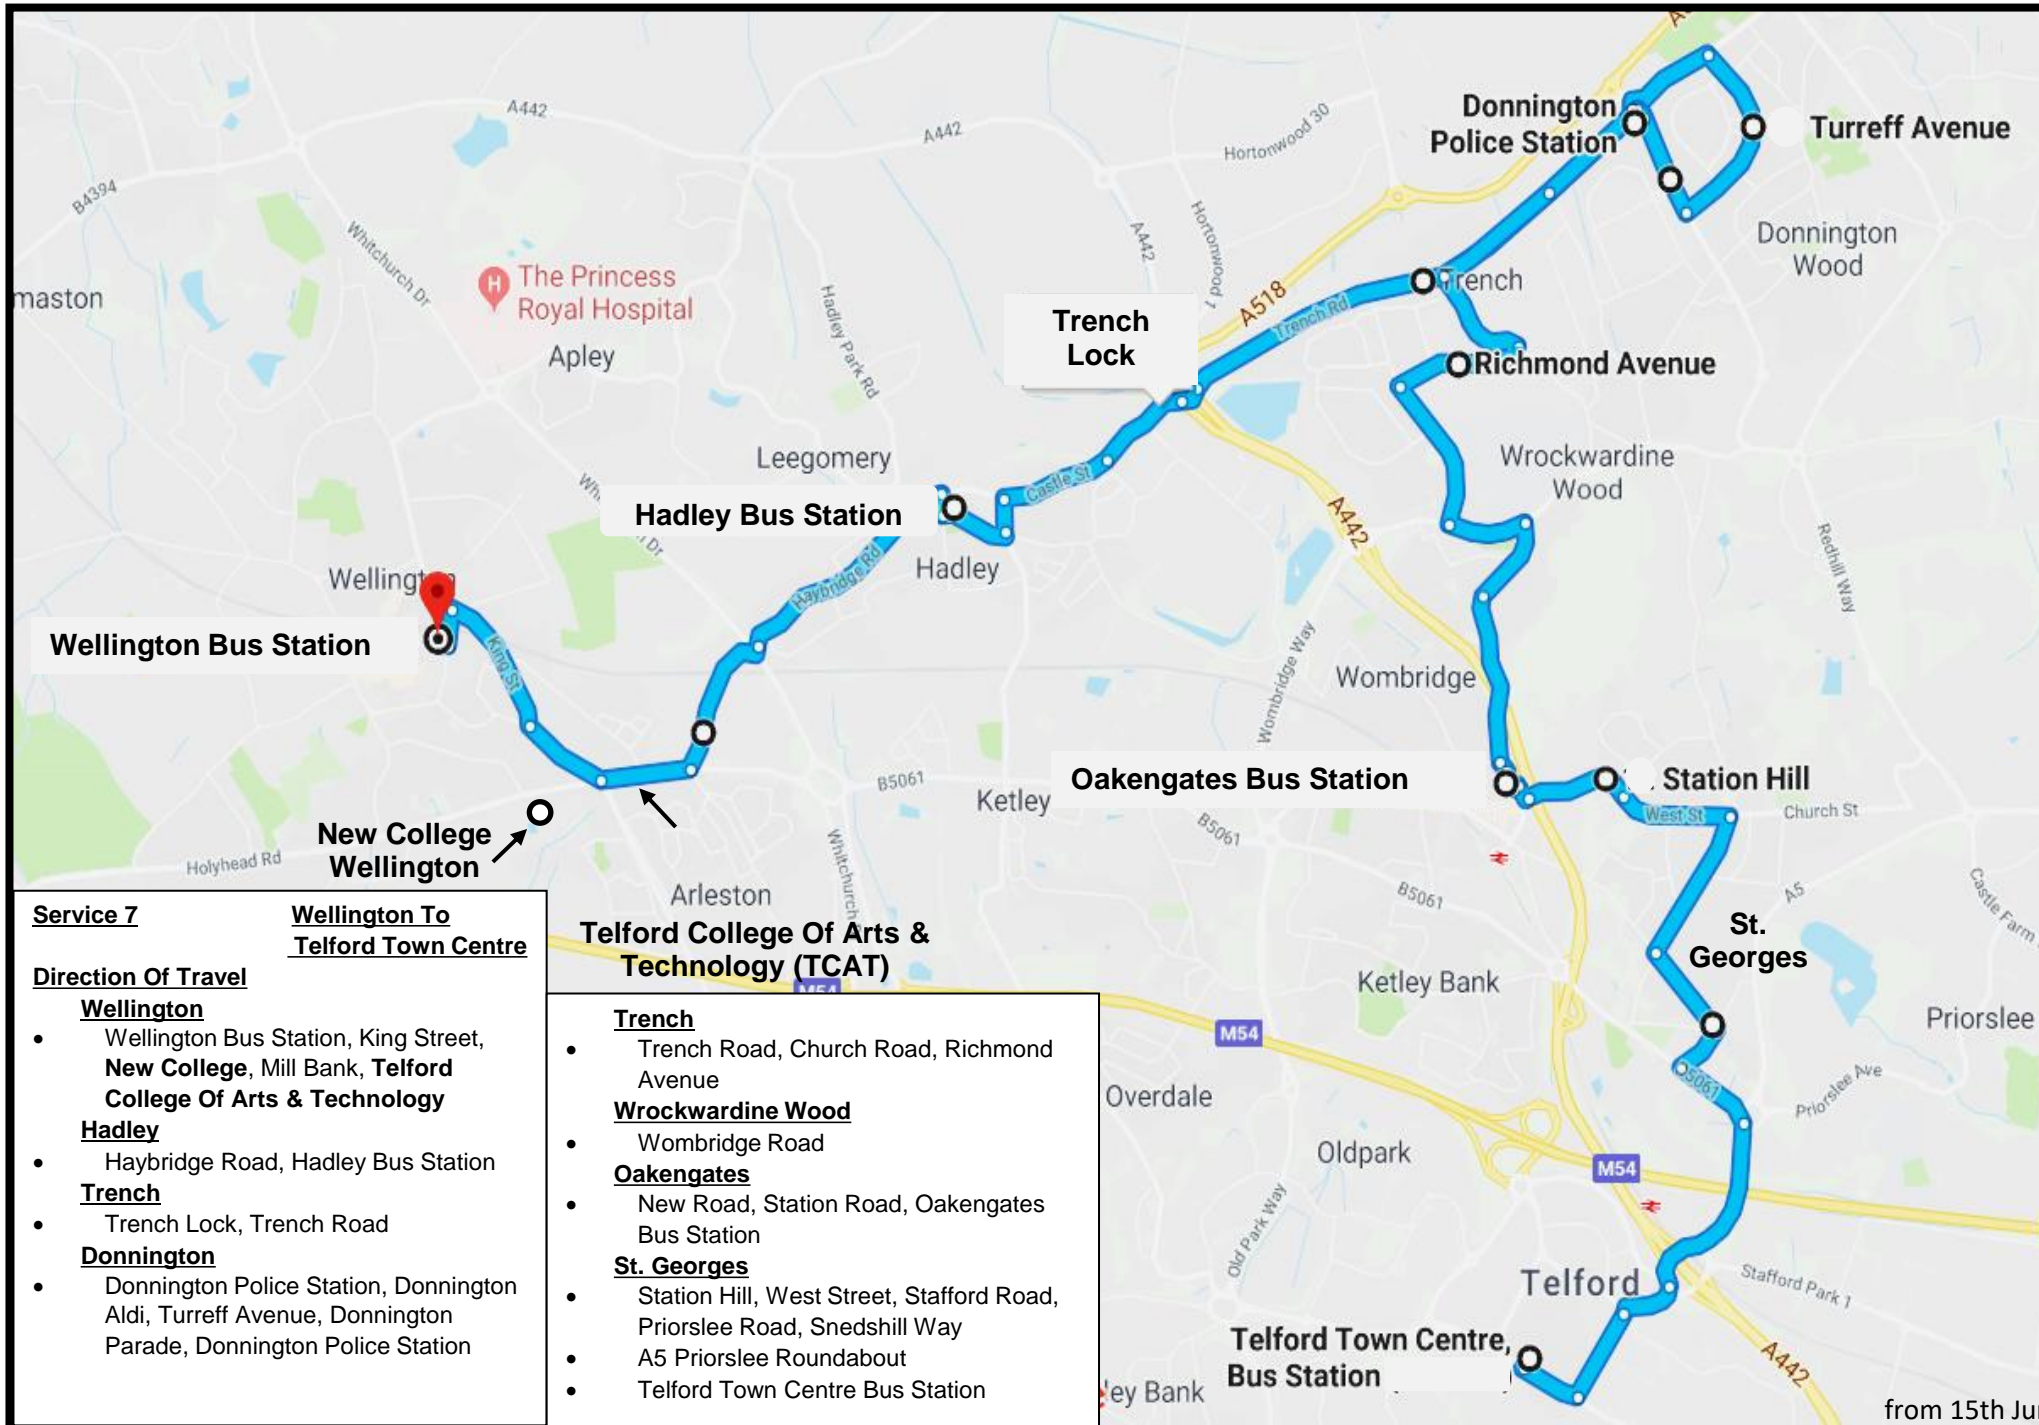

Service S7 will operate on Schooldays Only

This Service departs from Stand J in Telford Bus Station and Stand A in Oakengates Bus Station

SERVICE 7

WELLINGTON - HAYBRIDGE - HADLEY - TRENCH - DONNINGTON - TRENCH ROAD - WOMBRIDGE ROAD - OAKENGATES - ST. GEORGES - SNEDSHILL - TELFORD TOWN CENTRE

Route Description

7

Wellington Bus Stn. - Haybridge - Hadley - Trench - Donnington (Aldi, Turreff Ave, Parade) - Trench (Richmond Ave., Wombridge Road) - Oakengates Bus Stn. - St. Georges (West Street, Square) - Snedshill Way - Telford Bus Stn. Returns Via Reverse Of Outward Journey

Return Journeys

Service No.	7		7	7		7
Telford Bus Stn.	0948	Then at These Mins Past The Hour	18	48	Until	1748
St. Georges Square	0653		23	53		1753
Oakengates Bus Stn. Std. A	0957		57	27		1757
Trench Richmond Ave	1002		02	32		1802
Donnington Police Station	1004		04	34		1804
Donnington Parade	1005		05	35		1805
Donnington Turreff Ave	1007		07	37		1807
Donnington Aldi	1009		09	39		1809
Trench Stanmore Drive	1013		13	43		1813
Hadley Bus Stn.	1018		18	48		1818
Summerhouse Drive	1021		21	51		1821
TCAT Haybridge Rd	1023		23	53		1823
Wellington Bus Stn.	1028		28	58		1828

Service 7 **Wellington To Telford Town Centre**

- Direction Of Travel**
- Wellington**
- Wellington Bus Station, King Street, **New College**, Mill Bank, **Telford College Of Arts & Technology**
- Hadley**
- Haybridge Road, Hadley Bus Station
- Trench**
- Trench Lock, Trench Road
- Donnington**
- Donnington Police Station, Donnington Aldi, Turreff Avenue, Donnington Parade, Donnington Police Station