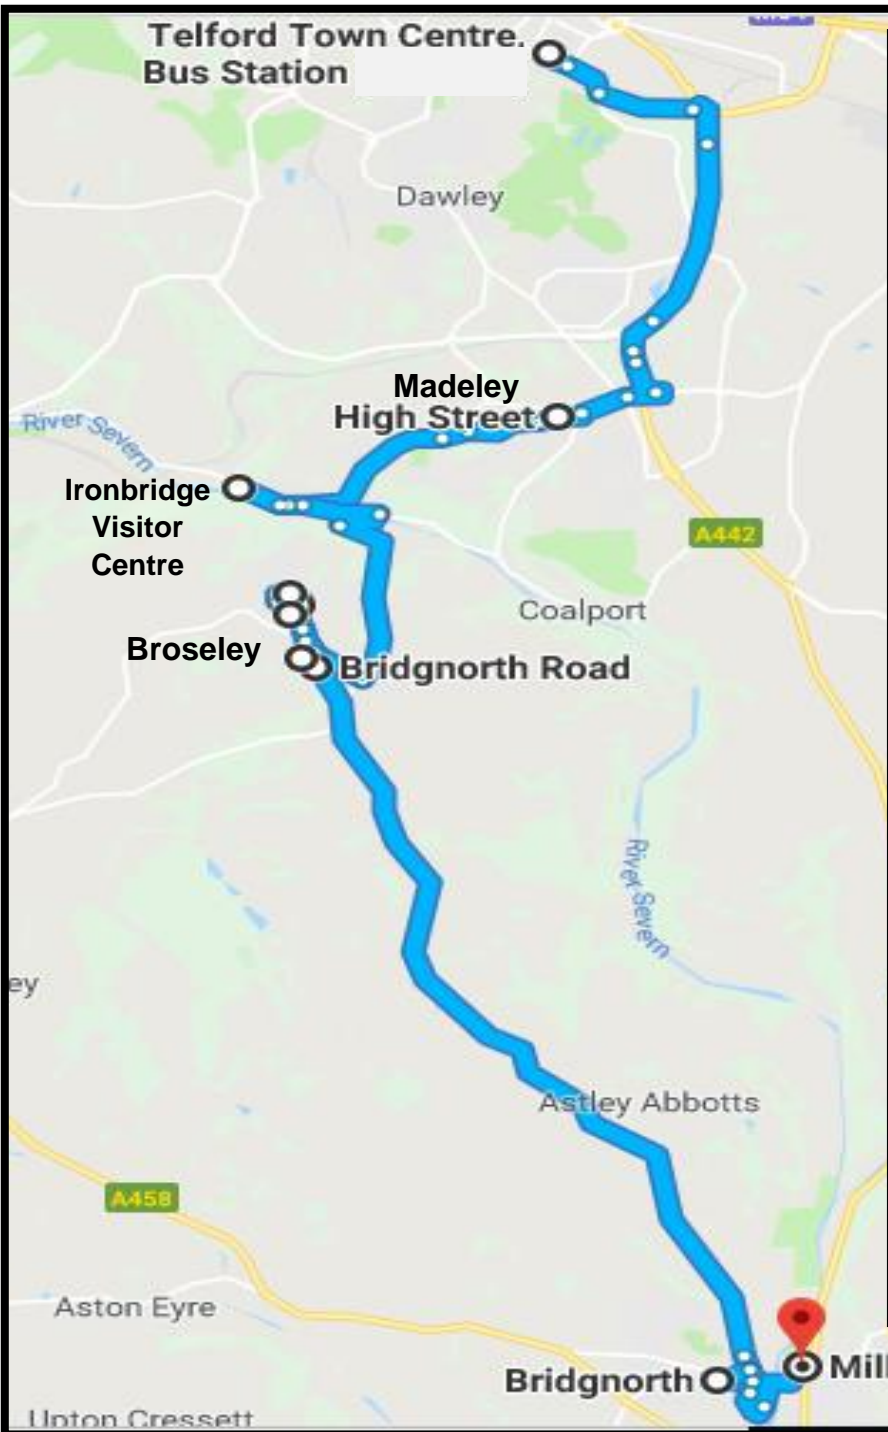

Ironbridge Stops
Customers should alight either adjacent to the
Ironbridge or Dale End Car Park for the Visitor Centre.
Return journeys see below

 This services starts from The Grove at 0828
 This services starts from The Grove at 0845

Services from Telford to Bridgnorth

Service No. 8

15th June 2021

Route:- Bridgnorth (Lowtown, Hightown) - Broseley - Broseley Wood - Jackfield - Ironbridge (Square, Visitor Centre) - Madeley Centre - Telford Bus Station

Customers returning from the railway
should walk through the Station Car Park to the main
road where there is a stop opposite
The George Public House

Customers please be aware that on the return journeys
on this service to Telford the pick up point
is adjacent to Sainsburys (Old Smithfield)

Return Stops from Ironbridge to Telford
Customers should join the service at Dale End Car Park
as above or opposite the Ironbridge adjacent to
the Tontine Hotel

No. 8

Telford to Bridgnorth Via Madeley, Ironbridge and Broseley