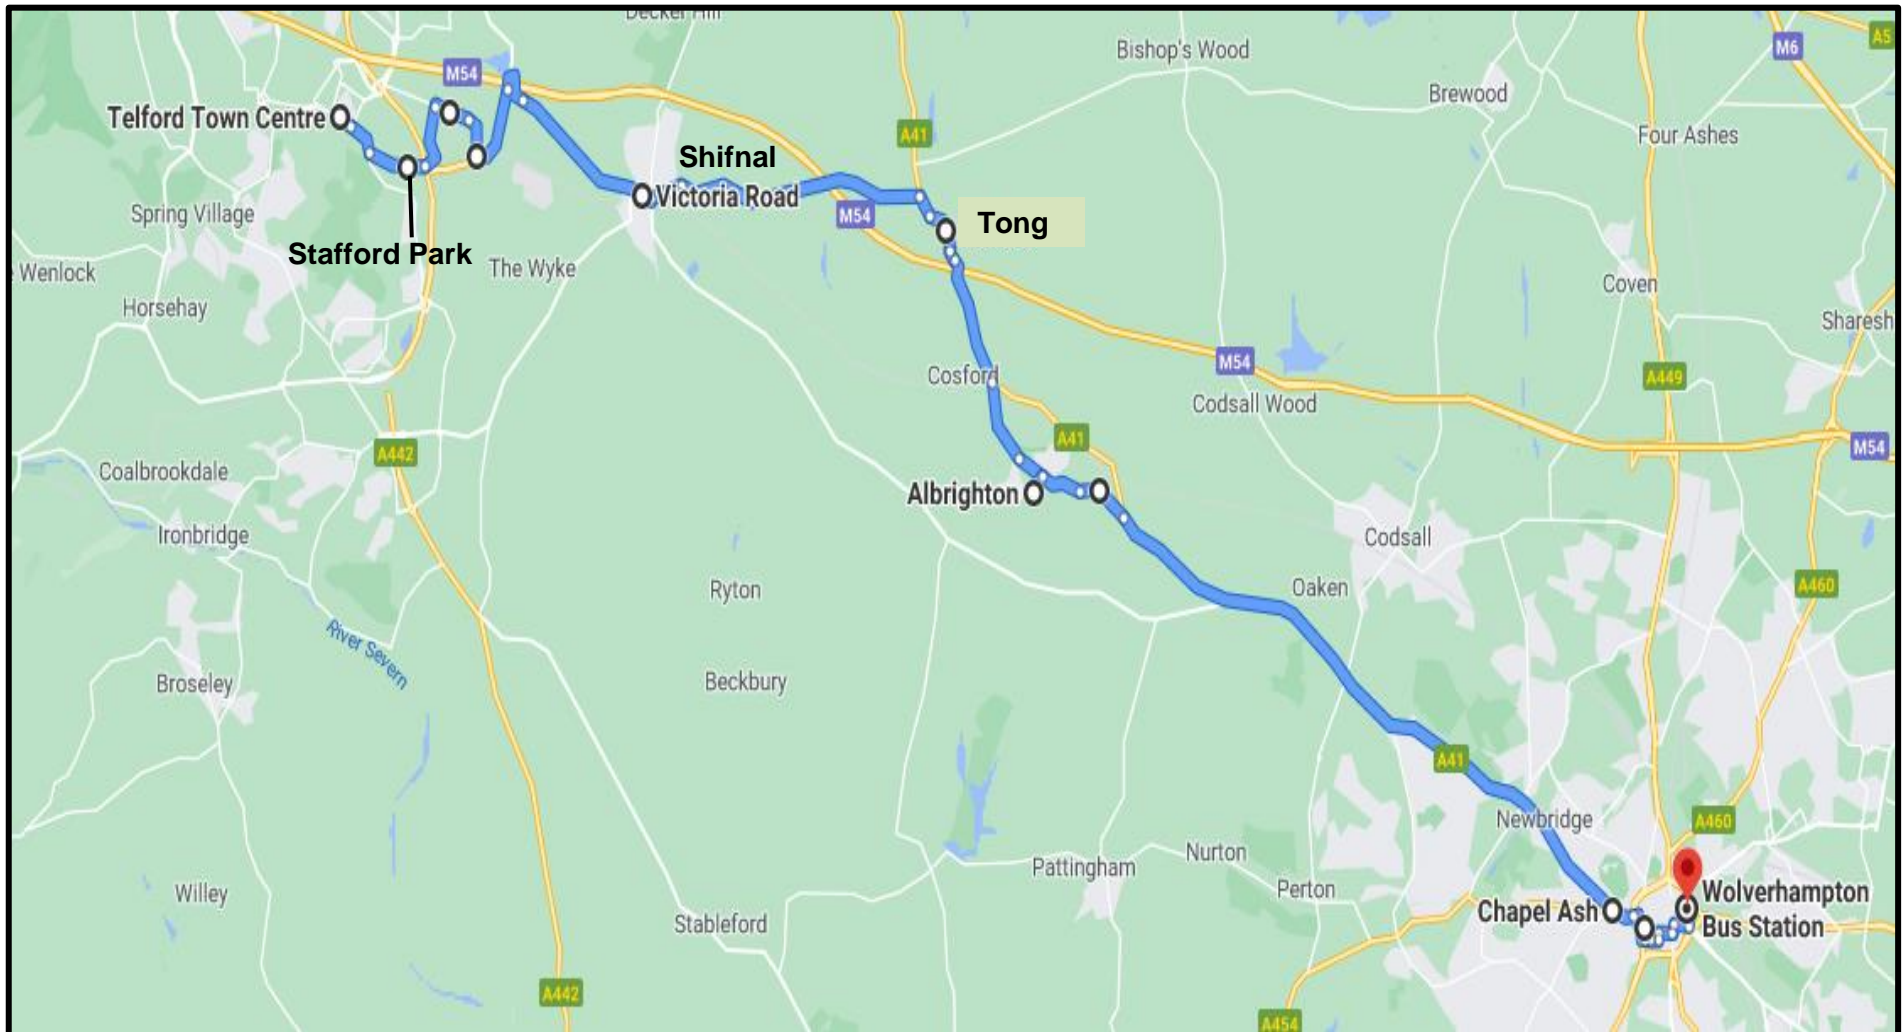

This Service departs from Stand N in Wolverhampton Bus Station

This Services operates on School Days Only

SUNDAY & BANK HOLIDAYS - NO SERVICE

891

Telford Town Centre Bus Station to Wolverhampton Bus Station

Telford Bus Station - Stafford Park (Bookers, Magna Foods, Kwik Fit) - Shifnal (Victoria Road, Curriers Lane) - Tong Village - Cosford Garage - Albrighton (Shrewsbury Arms, Crown Inn) - Kingswood - The Wergs - Tettenhall - Chapel Ash - Wolverhampton (Wulfrun Centre, Police Station) - Wolverhampton Bus Station