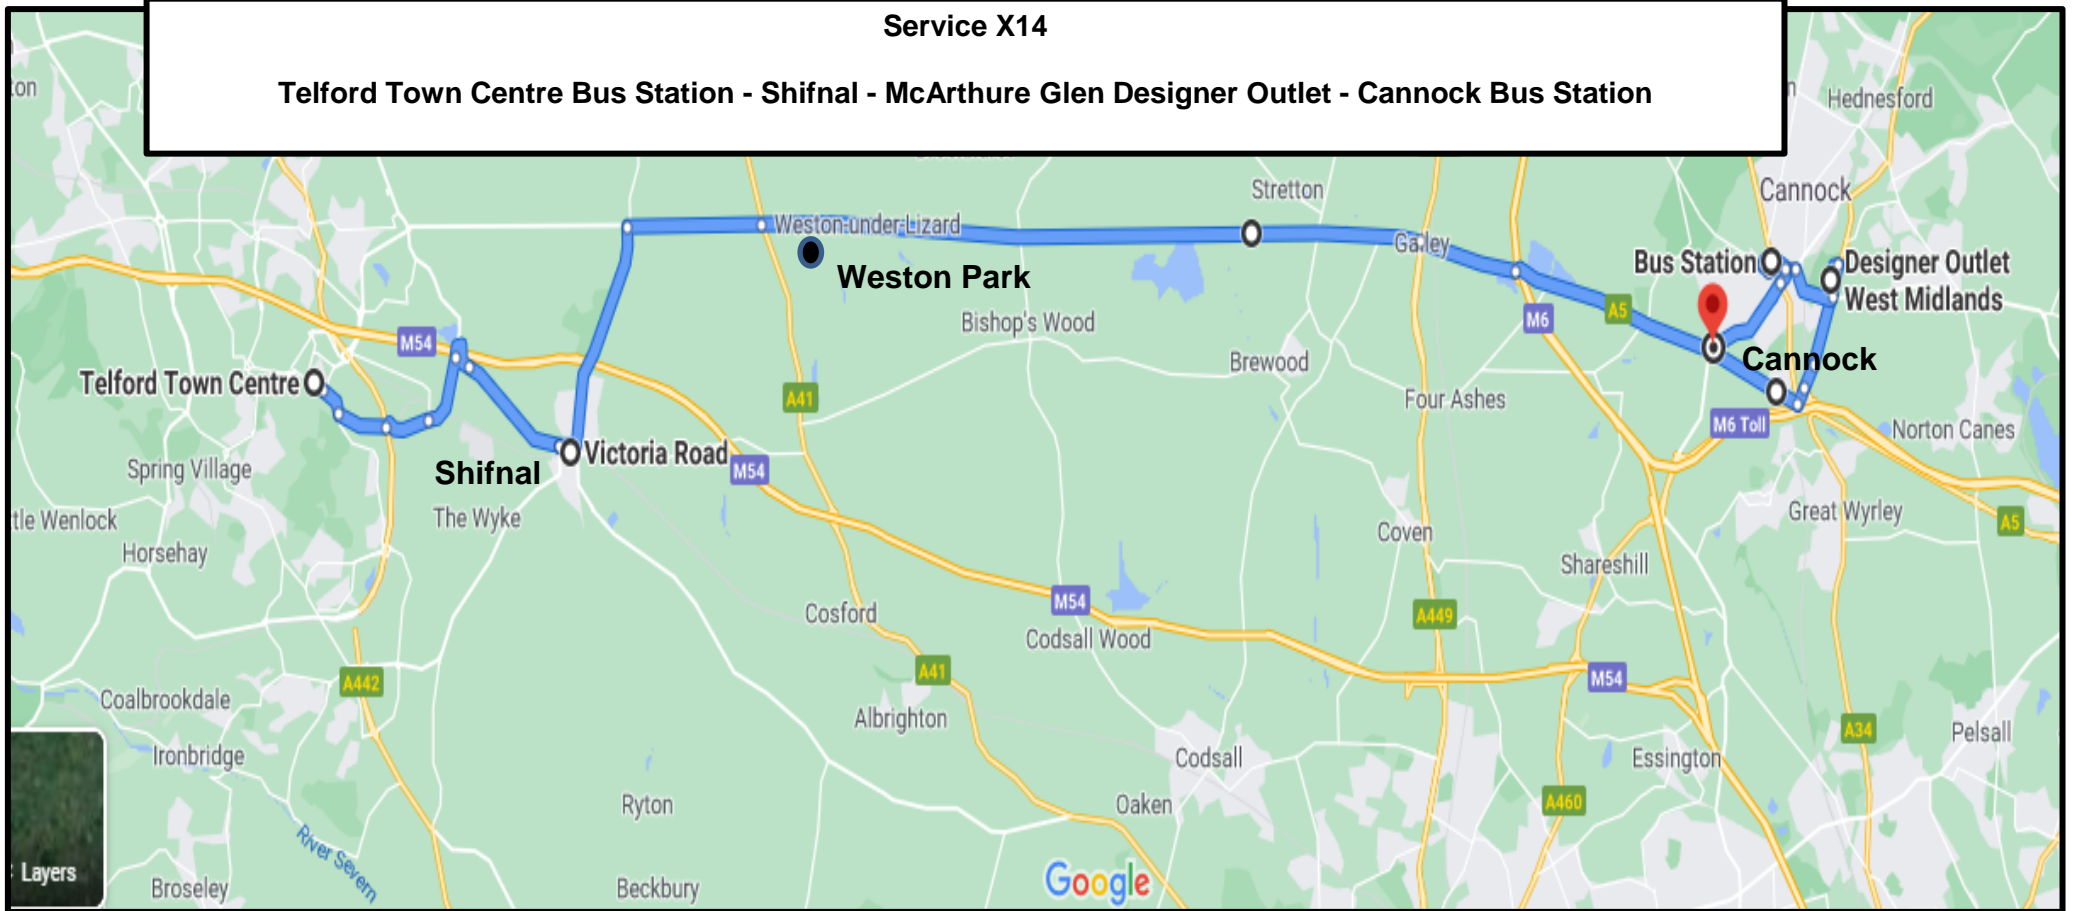

**For the route taken please see Route Map attached**

**From Telford this service is ideal to visit Cannock and  
the Retail Parks (one of which is a designer outlet)  
From Cannock visit Telford Shopping Centre and its  
its excellent Town Park**

### **From Telford Town Centre Bus Station to Shifnal Town Centre**

Northfield Street,  
St. Quentin Gate,  
Queen Elizabeth Avenue,  
M54 Junction 4,  
Shifnal Victoria Road, Aston  
Street, Bradford Street,  
Broadway

### **From Shifnal Town Centre to McArthur Glen Designer Outlet & Cannock Bus Station**

B4379, A5, Watling Street, Eastern  
Way, McArthur Glen Designer Outlet,  
Eastern Way, Lichfield Road,  
Church Street, Ringway, Park Road,  
Stafford Road, Cannock Bus Station

### **Returns from Cannock Bus Station to Telford Town Centre Bus Station via:**

McArthur Glen Designer Outlet, Eastern Way, Lichfield Road,  
Church Street, Ringway, Park Road, Stafford Road, Cannock Bus  
Station, Ringway, Mill Street, Avon Road, Wolverhampton Road,  
Watling Street, A5, B4379, Broadway, Bradford Street, Aston  
Street, Victoria Road, Priorslee Road, M54 Junction 4, Queen  
Elizabeth Avenue, St. Quentin Gate Northfield Street, Telford  
Town Centre Bus Station,